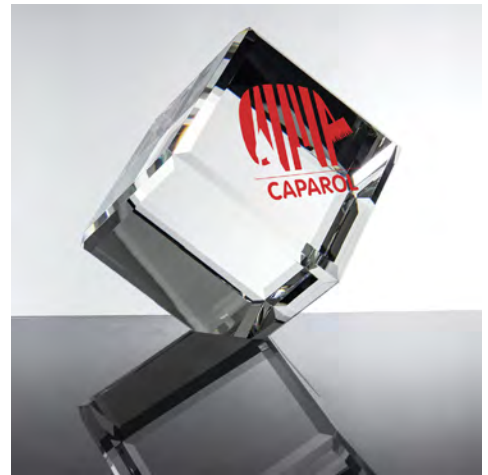

ASI 91320

99-1812

**OPTICAL CRYSTAL STAR PAPERWEIGHT**

Our new optic crystal paperweight has a curved top surface. A gift to be cherished by the star recipient for a long time! Comes with a blue presentation box.

Size: 4-1/4"W X 4-1/4"D X 7/8"H  
 Imprint Size: 1-1/4" X 1-1/4"

QTY.	6	12	25	50	100	250
Imprinted	32.23	27.18	26.00	25.00	23.80	23.00

6R

# Cube & Star Paperweights

99-13680

**HEAVY CRYSTAL CUBE PAPERWEIGHT**

Big and heavy crystal cube paperweight. Comes in Blue Presentation gift box.

Size: 3-1/8"W X 3-1/8"H X 3-1/8"D  
 Imprint Size: 2-3/8"W X 2-3/8"H

Size: 3-3/4"W X 3-3/4"H X 1"D  
 Imprint Size: 3/4"W X 3/4"H

QTY.	12	25	50	100	250
Imprinted	19.75	18.80	18.00	17.00	16.00

5R

AWARDS

**99-12GHT (gold), 99-12SHT (silver), and 99-12RHT (rose gold)  
 4" GOLD, SILVER, OR ROSE GOLD STAR PAPERWEIGHT**