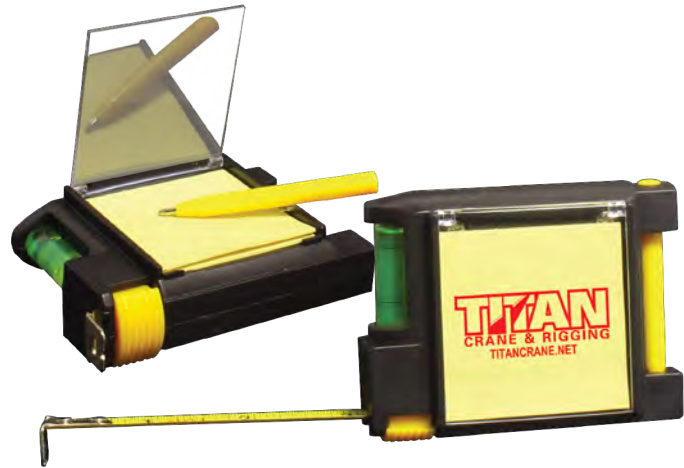

**99-1058  
8X21 GOLF SCOPE**

Our 8x21 Golf Scope is compact enough to fit into a pocket and very simple to use. Within the golf scope is an etched range-finder reticle. Once you have the base of the flag lined up to the bottom line of the reticle, simply determine distance to the flag by reading the numbers on the reticle that align with the top of the flagstick. Prices include a 1-color, 1 location imprint Add \$40(V) Set up charge.

Size: 2" W x 4-1/2" L x 1-3/4" H (size of case)  
Imprint size: 1" W x 2" H (outside on cover)

QTY.	12	25	50	100	250
Imprinted	23.00	22.00	19.90	18.90	18.00

5R

**99-152M  
MULTI-FUNCTION TAPE MEASURE**

6.5 foot retractable tape measure with notepad, pen, level and belt clip.

Size: 3" W x 2-1/4" L x 1" H  
Imprint Size: 1-1/2" W x 1-5/8" H

QTY.	100	250	500	1000	2500
Imprinted	2.56	2.20	2.05	1.90	1.75

5R

CARBON  
STEEL MARKER

Price includes  
Full Color insert

**99-161T  
RETRACTABLE TAPE MEASURE**

Measures up to 25 feet. Retracts easily at the touch of a button. Belt clip and carrying strap included. Red pointer on ruler synchronizes with carbon steel marker on bottom to mark surface being measured. Prices include Full color imprint add \$50 (V) set up charge. \$25(V) reorder set up charge.