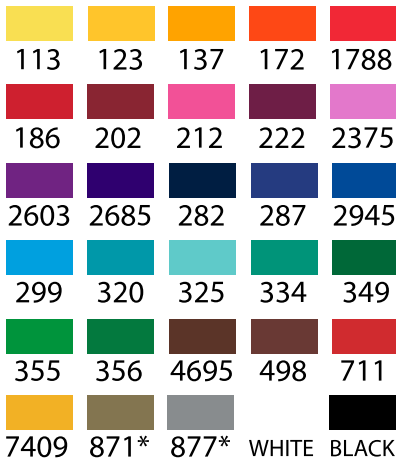

GOLF TEE POLY PACKETS

GF-1100 - 1119:

Our crystal clear poly packets come with 2-3/4" wooden tees, ball markers and/or divot tool.

COLORS:

White, Black, Blue, Red, Yellow and Green.

If no color is specified, white will be used.

CHARGES & IMPRINTS:

Pricing shown includes printing any of our stock colors on items in package.

Imprint Area:

Tees: 1/8" x 1-3/4"

Markers: 3/8" Dia.

Divots: Vertical- 3/4" Dia; Horizontal- 1" x 3/4"

GF-1100, GF-1101, GF-1104, GF-1108, GF-1111, GF-1114, GF-1117:

GF-1119

GF-1113

STOCK IMPRINT COLORS:

*Add one additional running charge.

GOLF POLY PACKS

ITEM	Includes with Imprint	250	500	1000	2500	5000
GF-1100	3 Tees	0.74	0.57	0.48	0.42	0.39
GF-1101	4 Tees	0.84	0.66	0.56	0.50	0.47
GF-1102	4 Tees, 1 Marker	0.94	0.76	0.66	0.60	0.56
GF-1103	4 Tees, 1 Marker, 1 Divot	1.31	1.12	1.01	0.93	0.88
GF-1104	5 Tees	0.93	0.75	0.65	0.58	0.55
GF-1105	5 Tees, 1 Marker	1.03	0.85	0.75	0.68	0.64
GF-1106	5 Tees, 2 Markers	1.11	0.93	0.83	0.75	0.71
GF-1107	5 Tees, 1 Marker, 1 Divot	1.40	1.21	1.09	1.01	0.96
GF-1108	6 Tees	1.02	0.84	0.74	0.67	0.63
GF-1109	6 Tees, 2 Markers	1.21	1.02	0.91	0.84	0.80
GF-1110	6 Tees, 1 Marker, 1 Divot	1.49	1.30	1.18	1.10	1.05
GF-1111	8 Tees	1.20	1.02	0.91	0.83	0.79
GF-1112	8 Tees, 2 Markers	1.39	1.20	1.08	1.00	0.96
GF-1113	8 Tees, 2 Markers, 1 Divot	1.76	1.56	1.43	1.34	1.28
GF-1114	10 Tees	1.39	1.20	1.08	1.00	0.95
GF-1115	10 Tees, 2 Markers	1.57	1.38	1.26	1.17	1.12
GF-1116	10 Tees, 2 Markers, 1 Divot	1.94	1.74	1.60	1.50	1.44
GF-1117	20 Tees	2.31	2.09	1.94	1.83	1.76
GF-1118	20 Tees, 2 Markers	2.49	2.28	2.12	2.00	1.92
GF-1119	20 Tees, 2 Markers, 1 Divot	3.06	2.83	2.66	2.52	2.42