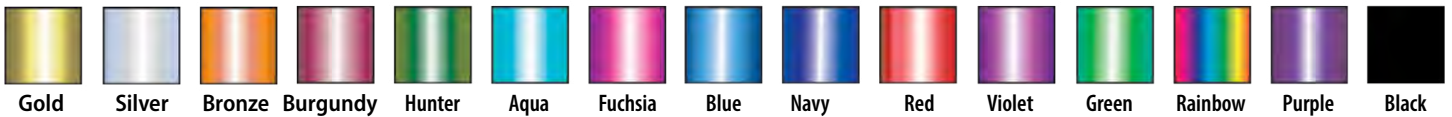

RP-20004

RP-20008

RP-20006

RP-15806

RP-20008

Imprint Colors:

Ribbon Colors:

**Not Available in Bridal Grade*