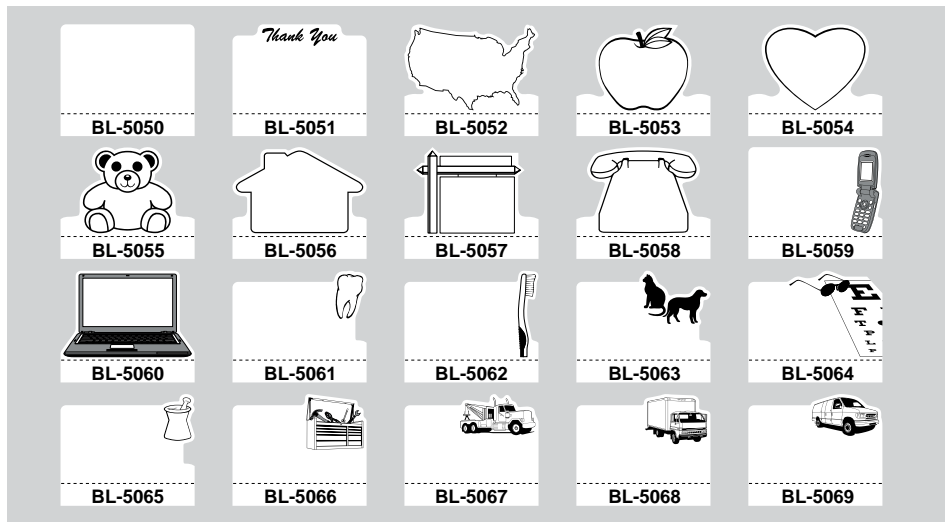

CALENDAR PAD SHAPE MAG- NETS & SHAPE STICK'EMS

STOCK SHAPE CALENDAR PAD MAGNETS

ITEM	Magnet	Pad	250	500	1000	2500	5000
STOCK	2" X 3"	2.25" X 3"	0.83	0.67	0.58	0.53	0.49
							5C

CONSTRUCTION:
Our Calendar pad magnets are protected with a plastic coating and applied to flexible 20 mil vinyl magnet material. Stock calendar pad attached. Intended for indoor use only. Overall size is 4"x3".

Our Stick'em calendar pads are printed on removable adhesive paper and laminated. This item will stick in your customer's mind all year long!

CHARGES & IMPRINTS:
Pricing shown includes full color printing with absolutely no set-up charges!

PRINTING METHOD:
Offset lithography.

PACKAGING:
Bulk packed in poly bags.

PRODUCTION TIME:
Normal production time is 8 working days. Rush services are available! See page 142 for further details.

- BL-6300 Rd. Rectangle
- BL-6301 Thank You
- BL-6302 America
- BL-6303 Apple
- BL-6304 Heart
- BL-6305 Teddy Bear
- BL-6306 House
- BL-6307 For Sale
- BL-6308 Phone
- BL-6309 Mobile Phone
- BL-6310 Laptop
- BL-6311 Tooth
- BL-6312 Toothbrush
- BL-6313 Dog & Cat
- BL-6314 Eyeglasses
- BL-6315 Mortar & Pestle
- BL-6316 Toolbox
- BL-6317 Tow Truck
- BL-6318 Van
- BL-6319 Van
- See Above for Shapes

STICK'EM CALENDAR SHAPES

ITEM	SIZE	250	500	1000	2500	5000
BL-6300 STOCK	3" x 2-1/4" Pad	0.82	0.66	0.59	0.54	0.48
						5C