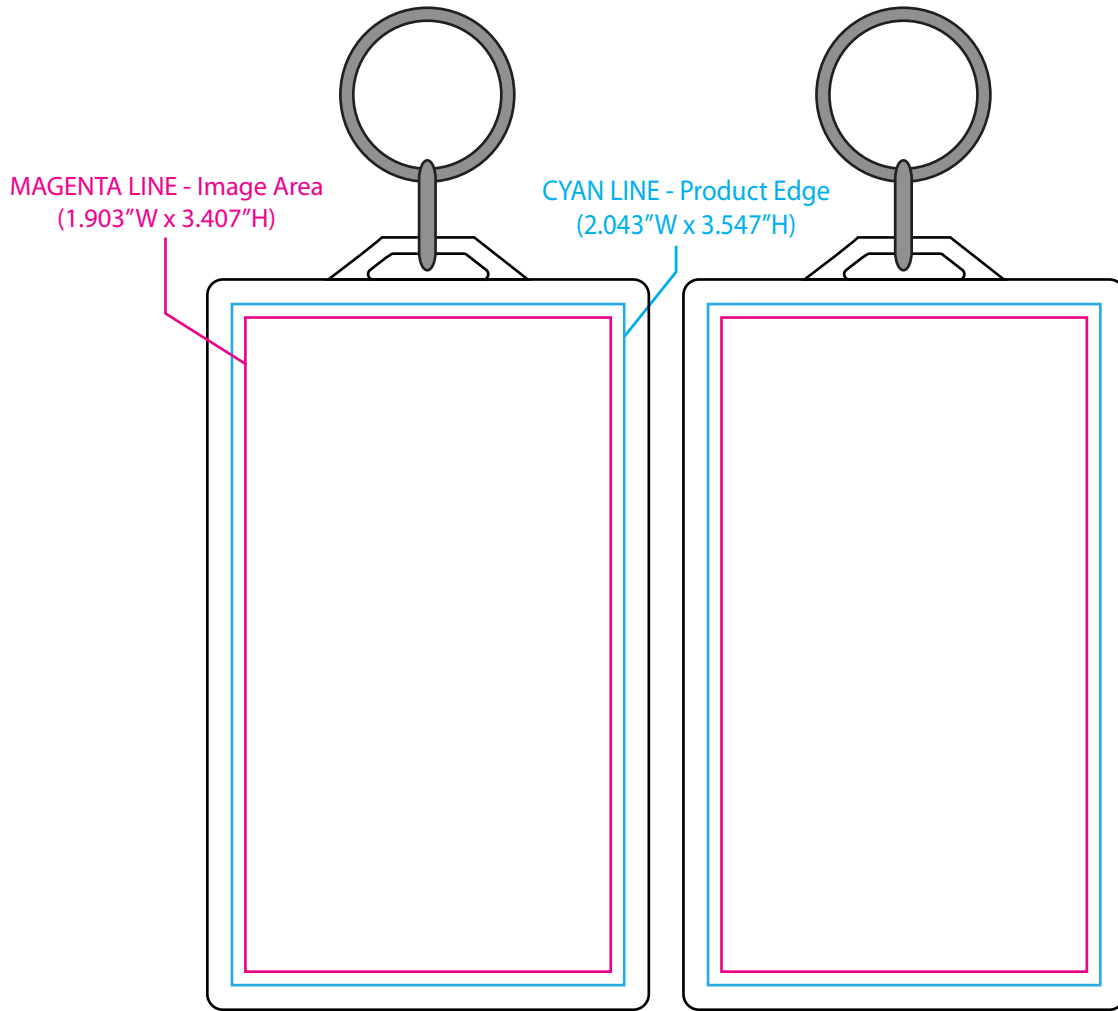

AK-1237 RECTANGLE CONVEX KEYTAG

Cyan Line - RECTANGLE CONVEX KEYTAG
Magenta Line - Imprint Area (1.903" X 3.407")