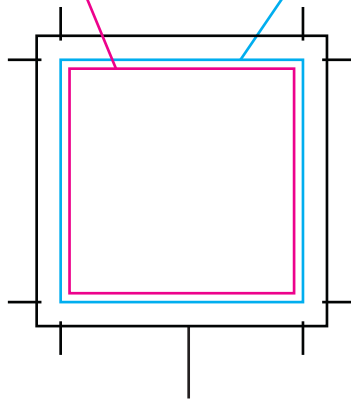

BL-1220F Square Keytag - (1.26206 sq.)

**Cyan Line - Product Edge
(1.26206 sq.)**

**Magenta Line - Image Area
(1.17 sq.)**

**Black Line - Maximum Bleed
(1.51206 sq.)**