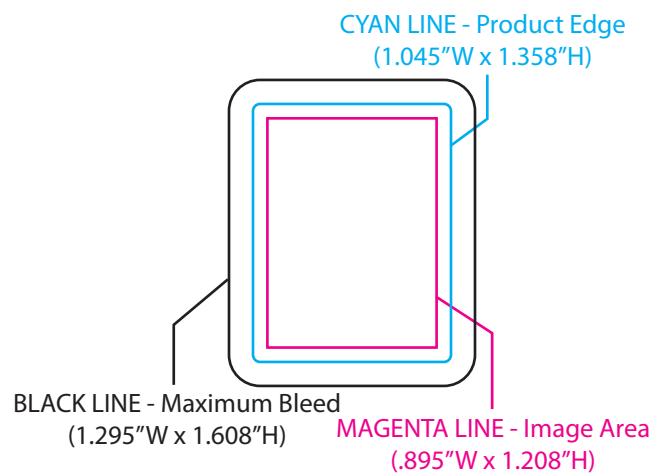

BL-1423 Small Rectangle Brass Keytag

VIRTUAL SAMPLE

00000