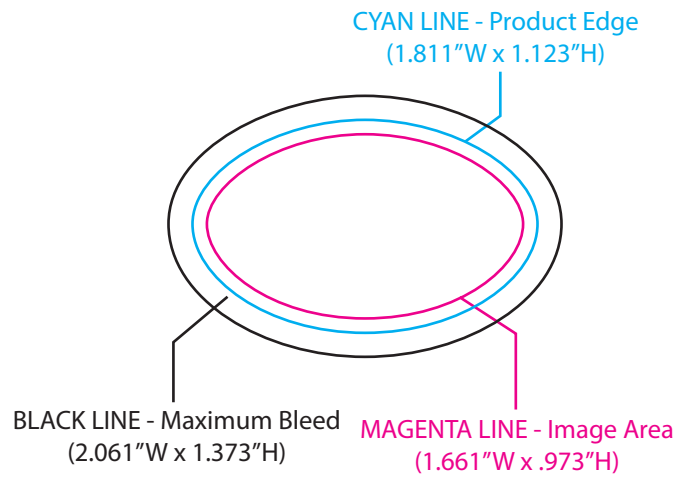

BL-1427 Oval Brass Keytag

VIRTUAL SAMPLE

00000