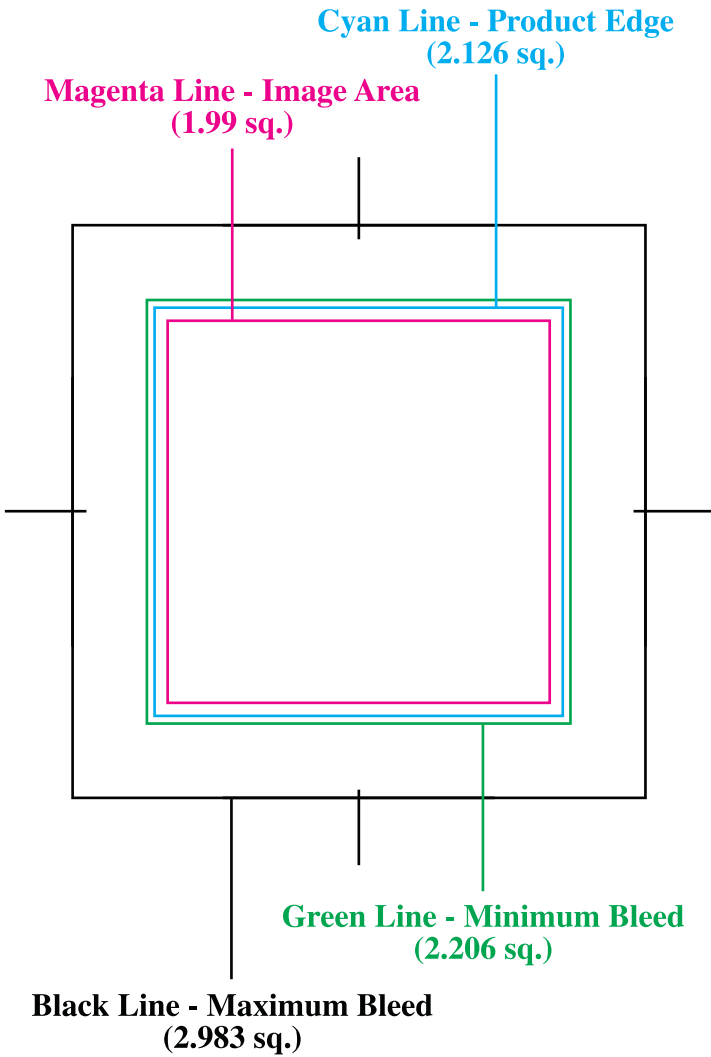

BL-2340F 2" Square Button Template

Cyan Line - Product Edge
(2.126 sq.)

Magenta Line - Image Area
(1.99 sq.)

Green Line - Minimum Bleed
(2.206 sq.)

Black Line - Maximum Bleed
(2.983 sq.)