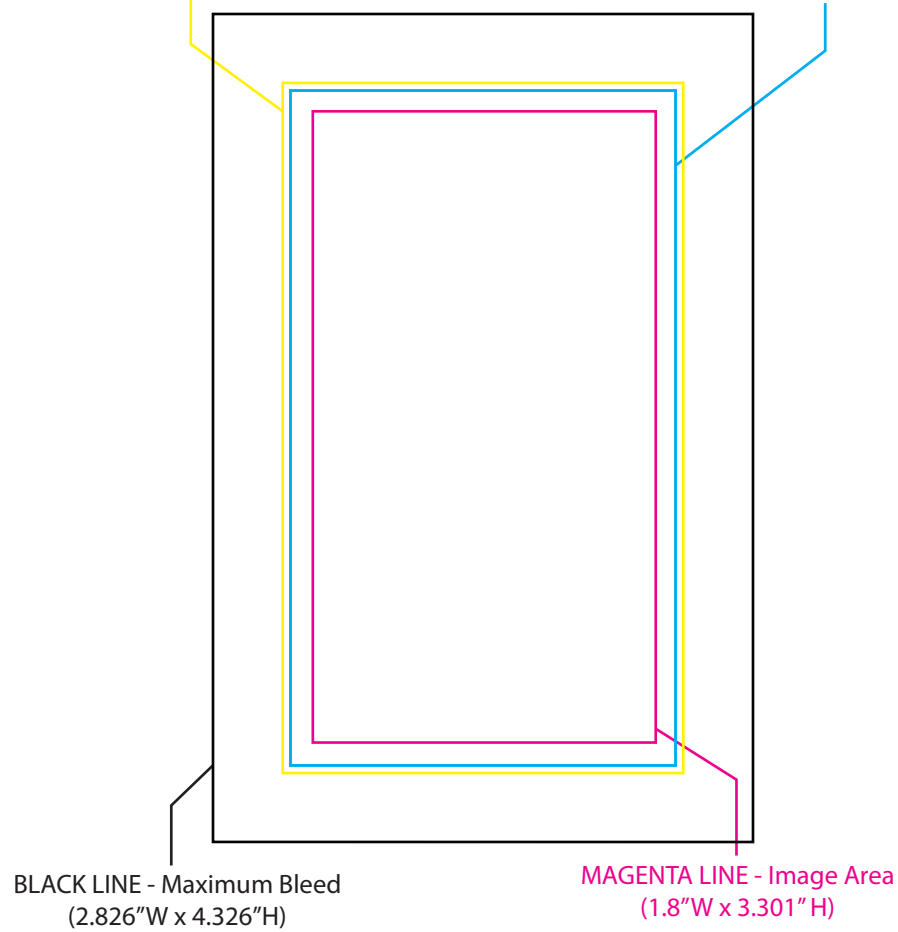

## BL-2380 2" x 3.5" Rectangle Button

YELLOW LINE - Minimum Bleed  
(2.1"W x 3.609"H)

CYAN LINE - Product Edge  
(2.02"W x 3.529"H)

BLACK LINE - Maximum Bleed  
(2.826"W x 4.326"H)

MAGENTA LINE - Image Area  
(1.8"W x 3.301"H)