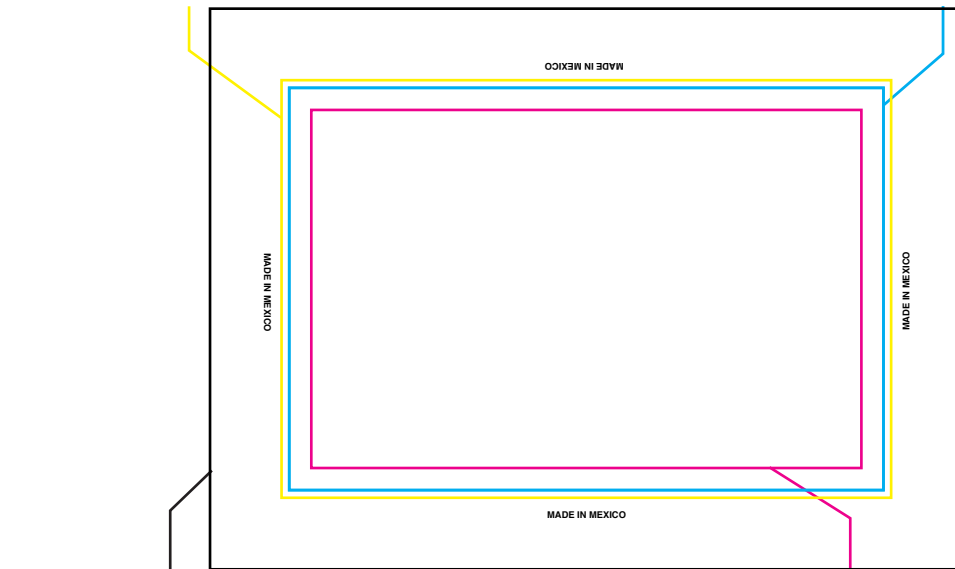

BL-3370 2" x 3" Rectangle Button Magnet

YELLOW LINE - Minimum Bleed
(3.189"W x 2.189"H)

CYAN LINE - Product Edge
(3.109"W x 2.109"H)

BLACK LINE - Maximum Bleed
(3.934"W x 2.934"H)

MAGENTA LINE - Image Area
(2.879"W x 1.879"H)