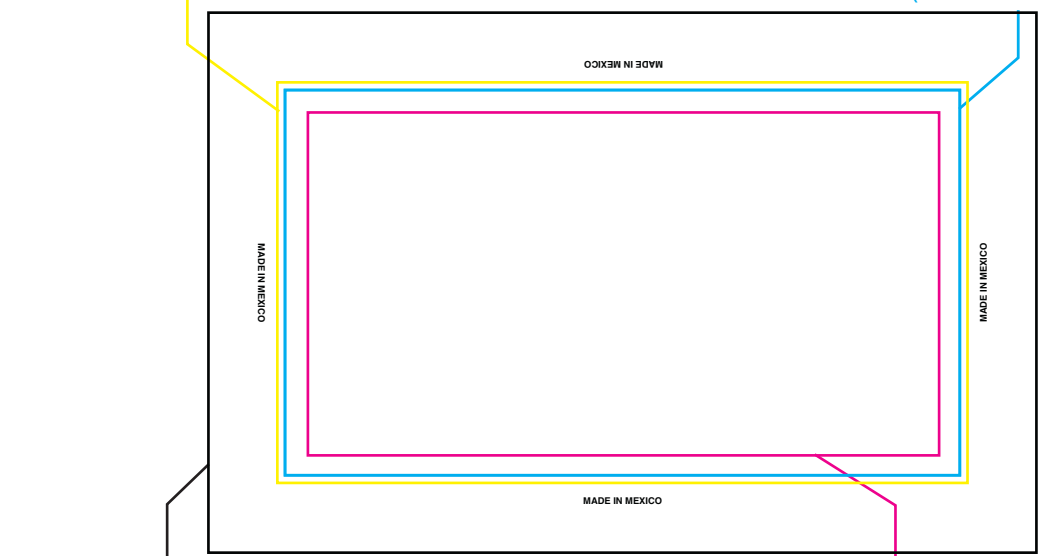

BL-3380 2" x 3.5" Rectangle Button Magnet

YELLOW LINE - Minimum Bleed
(3.609"W x 2.1"H)

CYAN LINE - Product Edge
(3.529"W x 2.02"H)

BLACK LINE - Maximum Bleed
(4.326"W x 2.826"H)

MAGENTA LINE - Image Area
(3.301"W x 1.8"H)