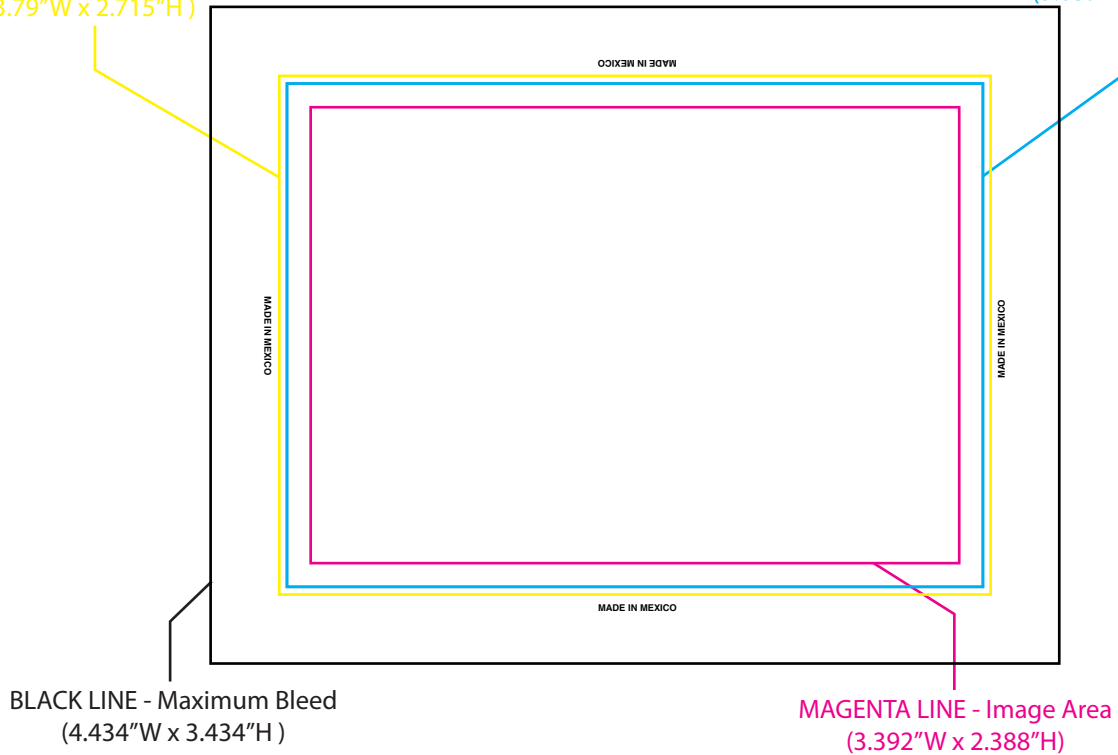

BL-3390 2.5" x 3.5" Rectangle Button Magnet

YELLOW LINE - Minimum Bleed
(3.79"W x 2.715"H)

CYAN LINE - Product Edge
(3.639"W x 2.635"H)

BLACK LINE - Maximum Bleed
(4.434"W x 3.434"H)

MAGENTA LINE - Image Area
(3.392"W x 2.388"H)