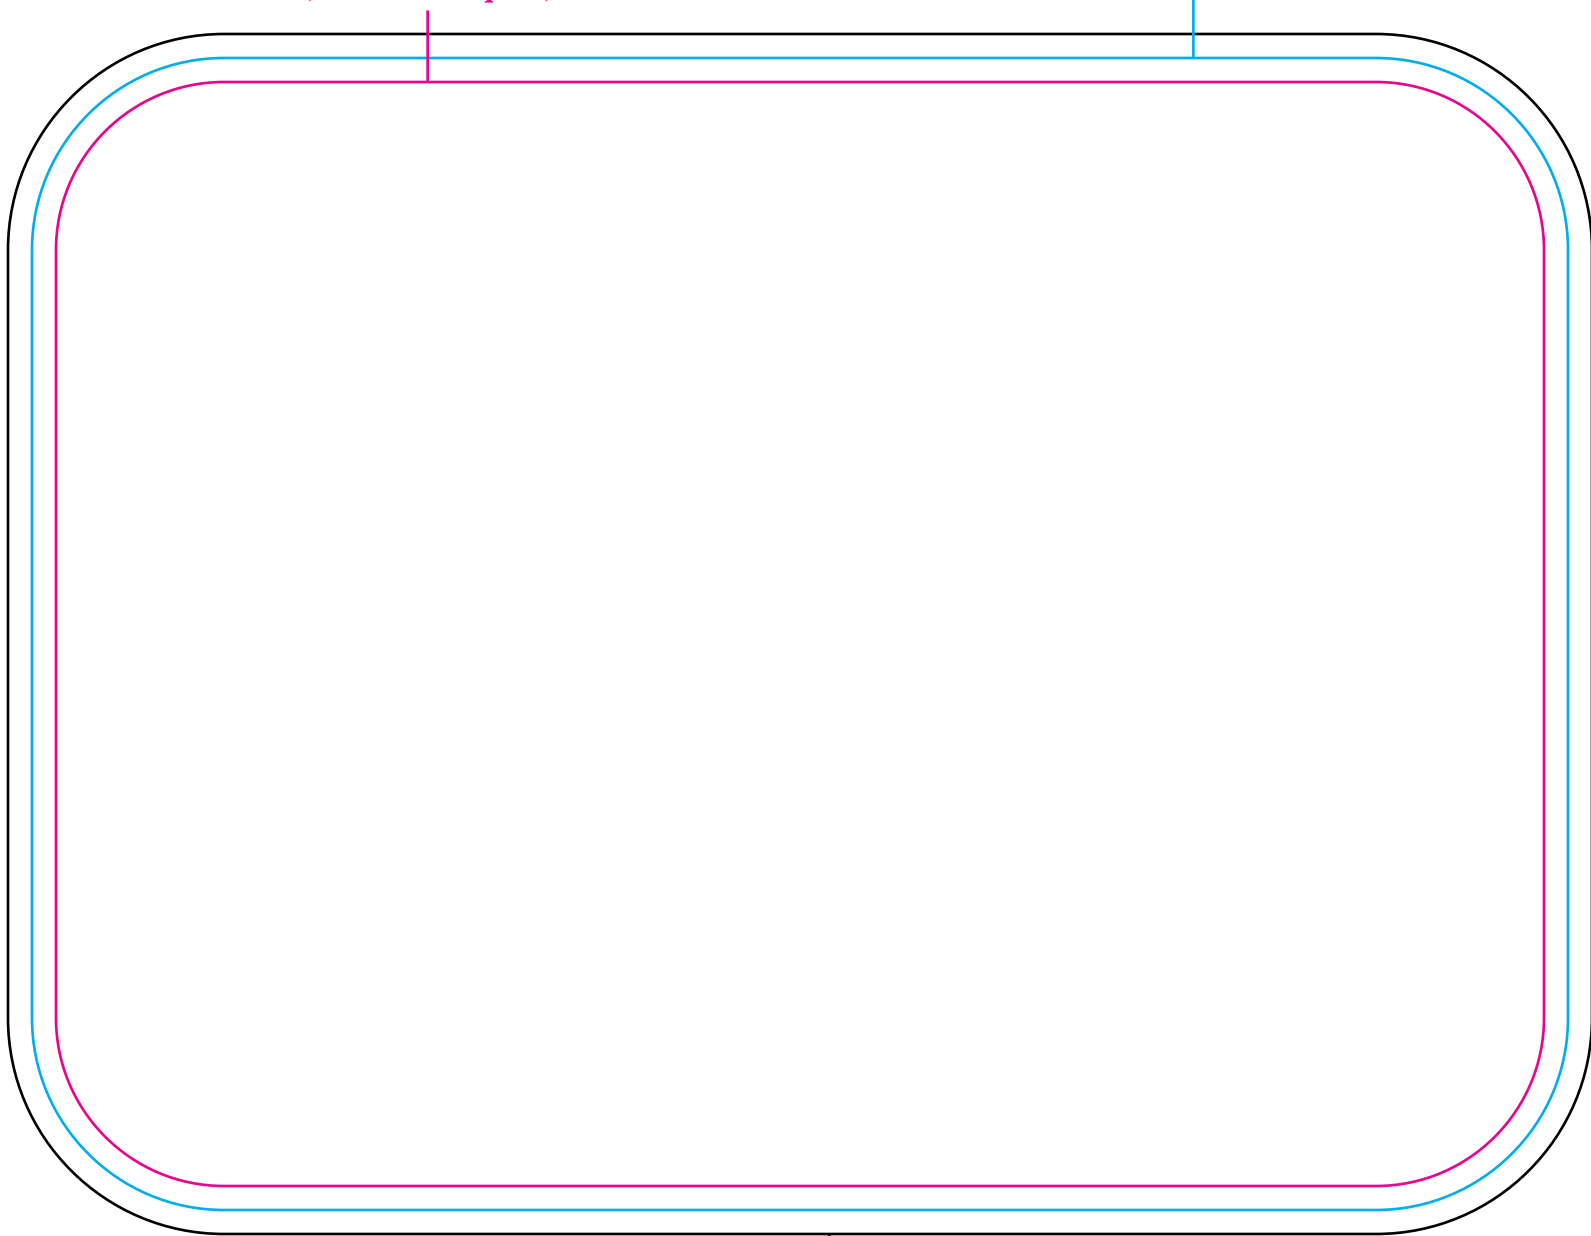

BL- 3800 Mousepad - HARDTOP - (6 x 8)

Magenta Line - Image Area
(5.75 x 7.75 sq. in.)

Cyan Line - Product Edge
(6 x 8 sq. in.)

Black Line - Maximum Bleed
(6.25 x 8.25 sq. in)