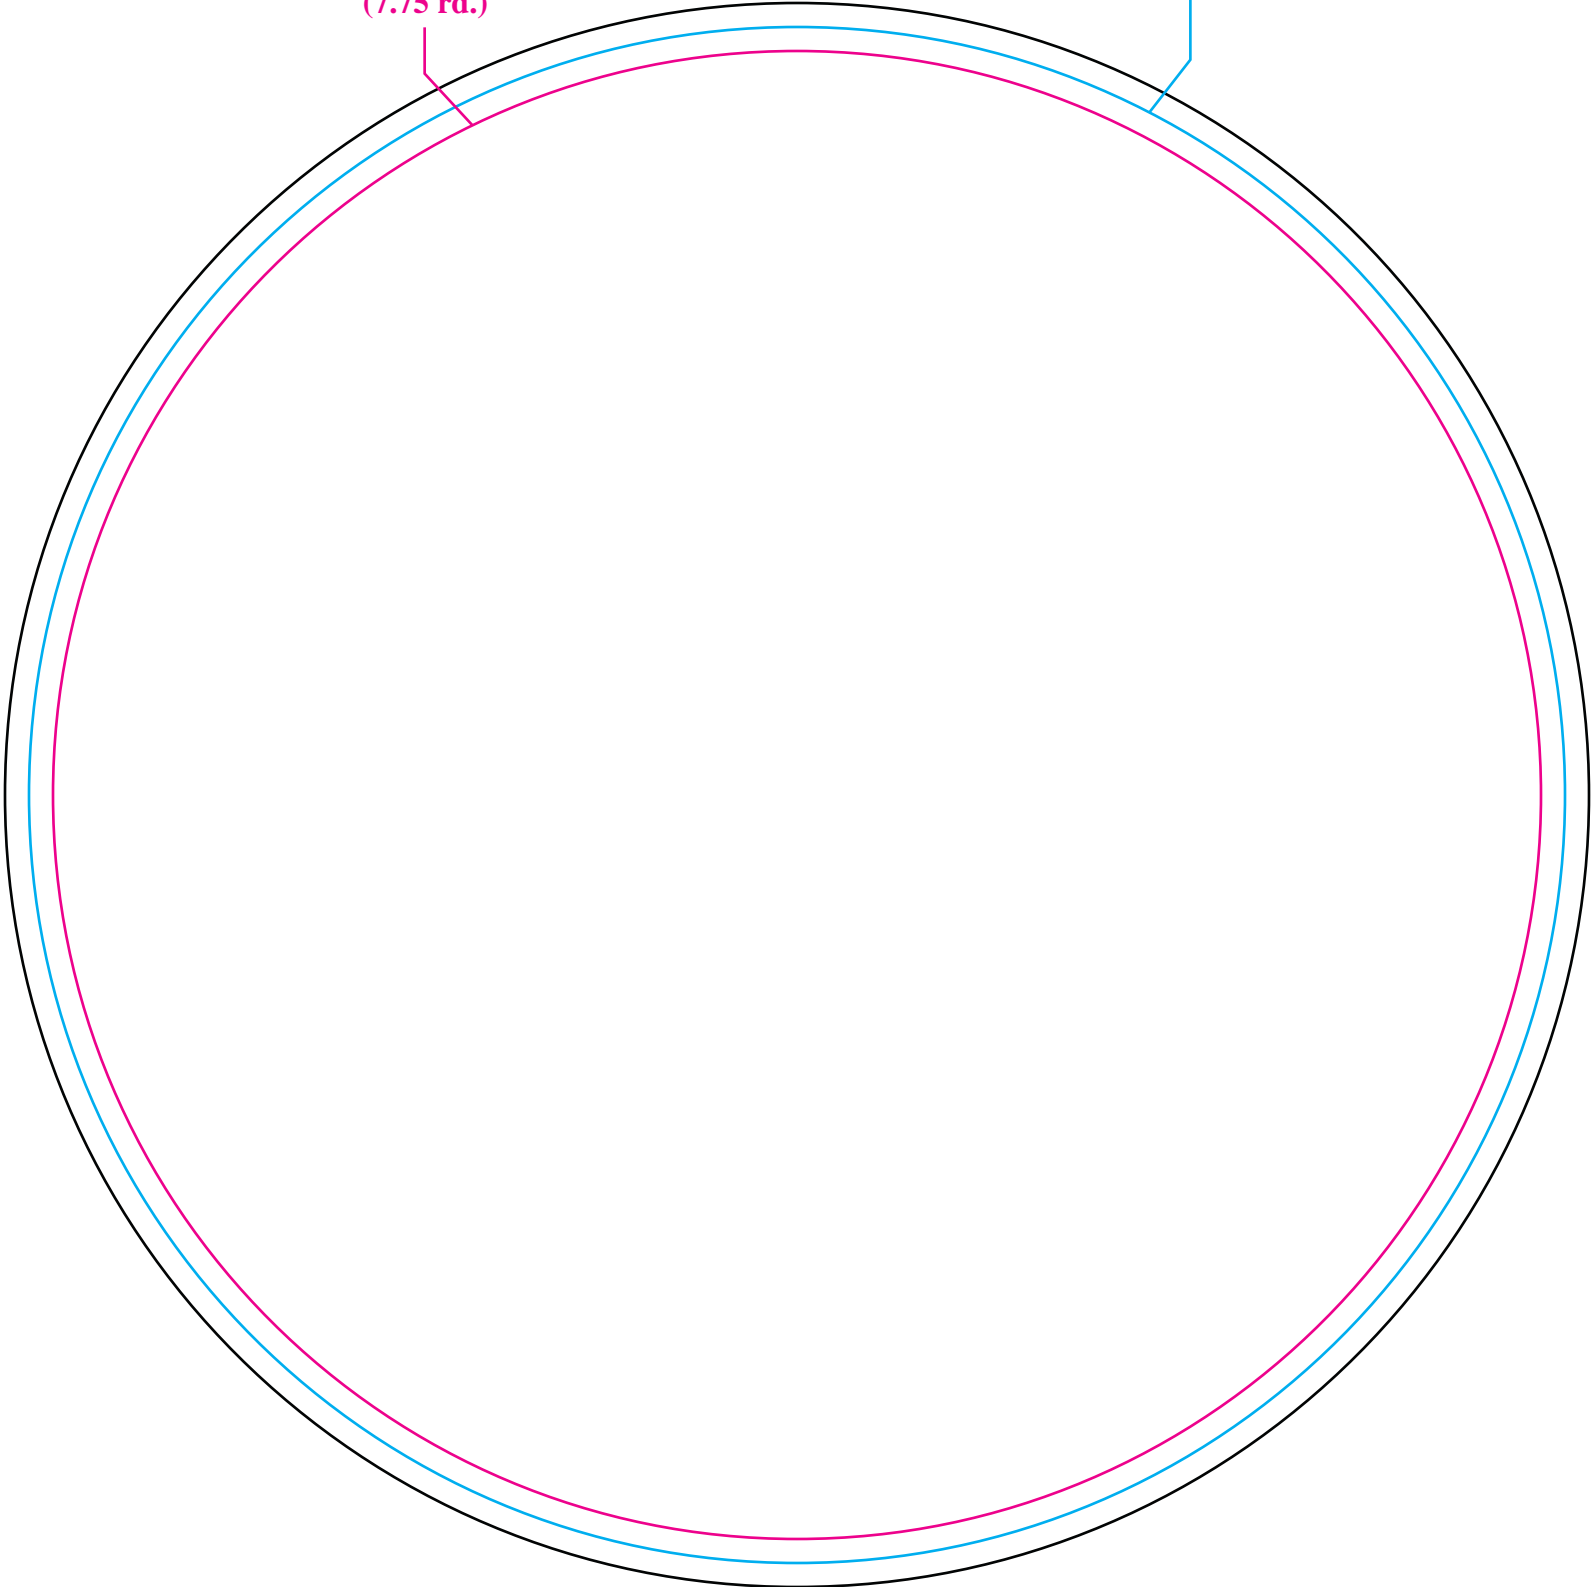

BL- 3802 Mousepad - HARDTOP - (8" round)

Magenta Line - Image Area
(7.75 rd.)

Cyan Line - Product Edge
(8 rd.)

Black Line - Maximum Bleed
(8.25 rd.)