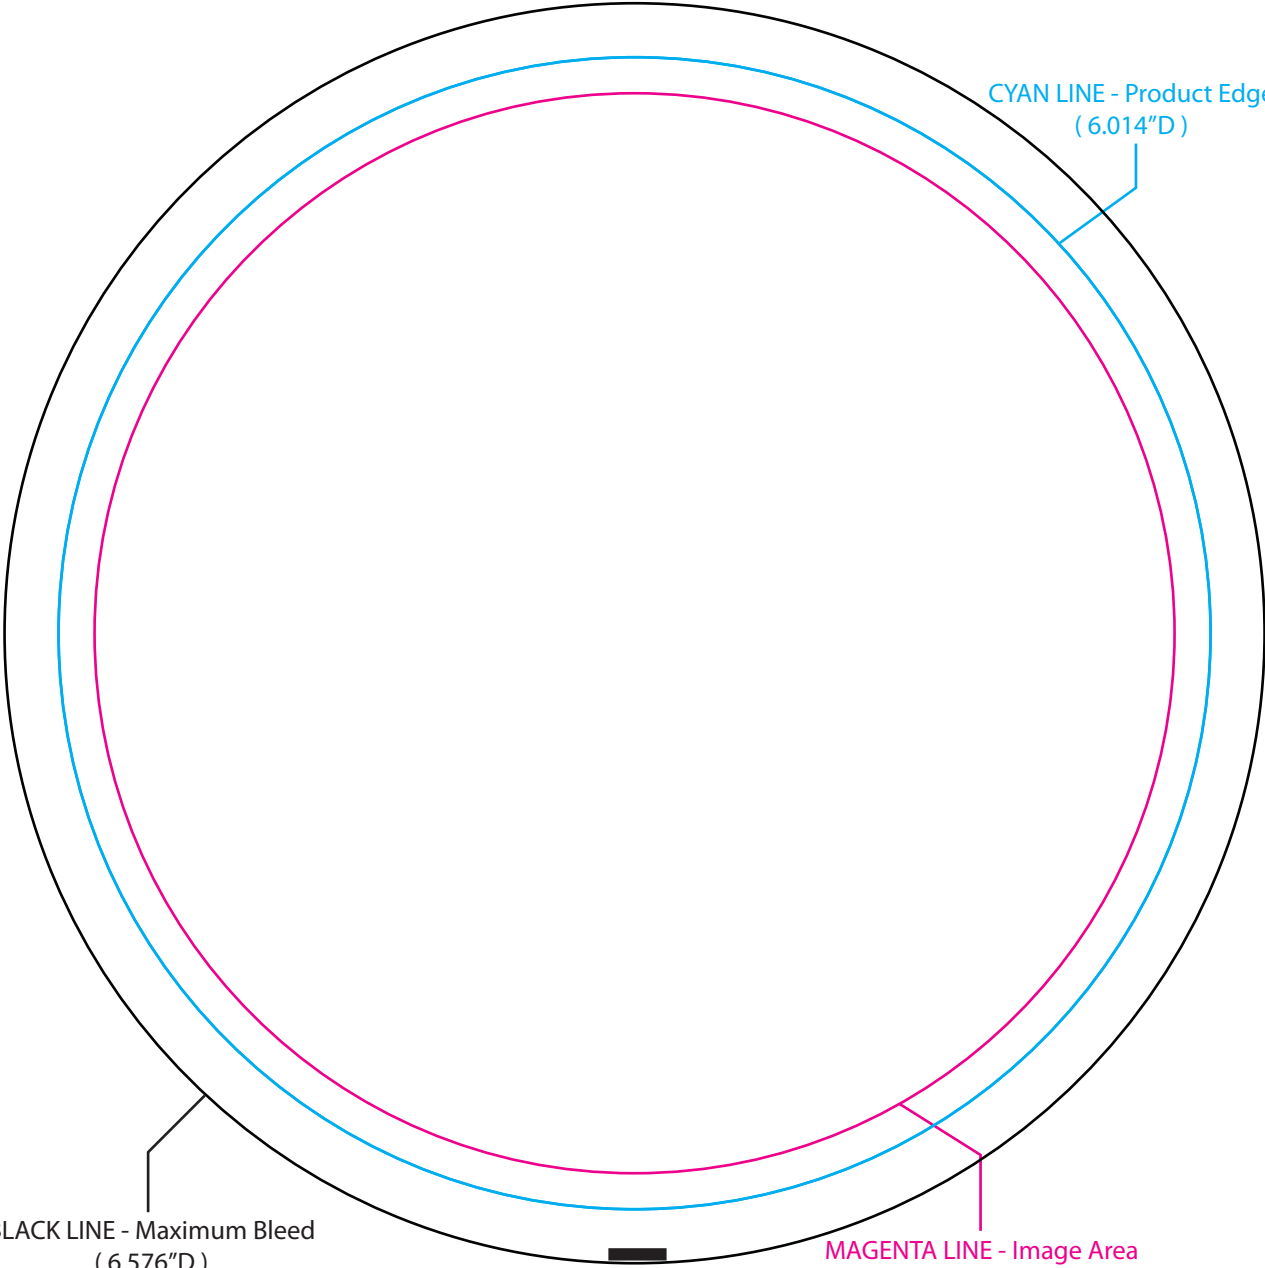

BL-4190 6" Round Spinner Button

BLACK LINE - Maximum Bleed
(6.576\"D)

CYAN LINE - Product Edge
(6.014\"D)

MAGENTA LINE - Image Area
(5.639\"D)