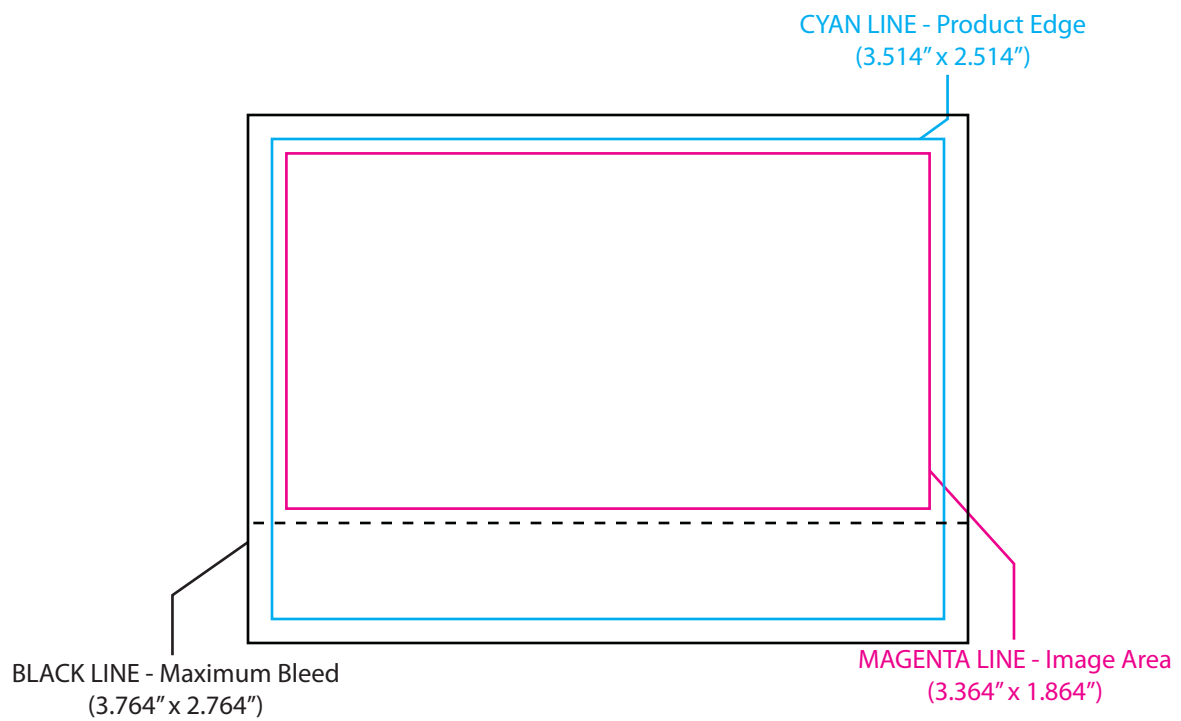

BL-5010-5020 2.5" x 3.5" Rectangle Calendar Pad Magnet

00000