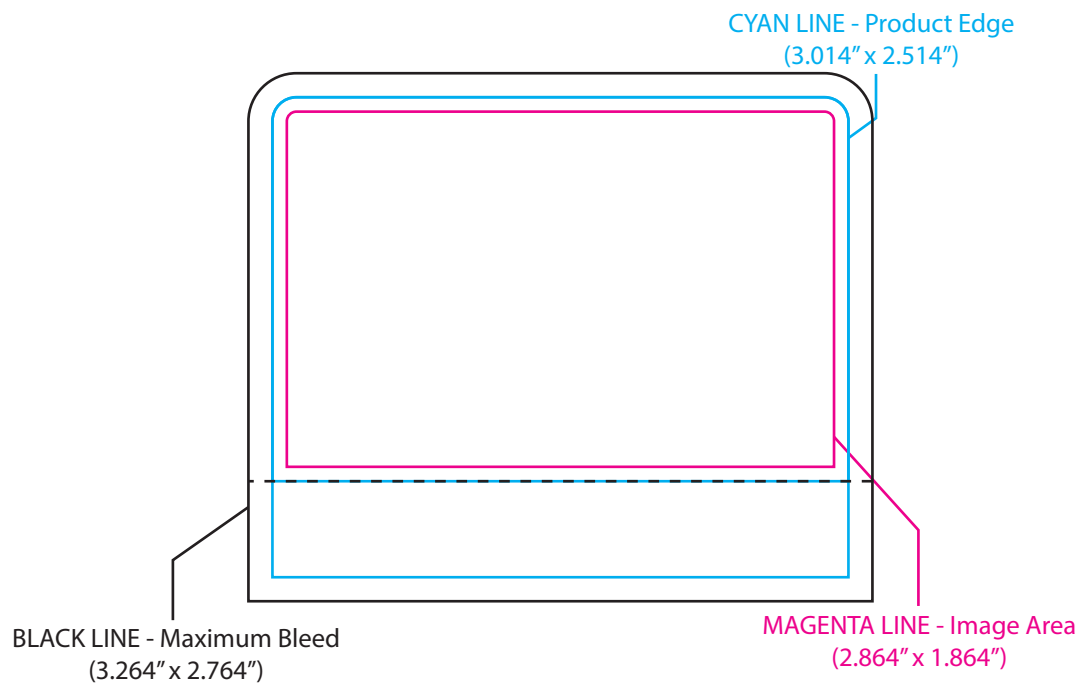

## BL-5050 2.5" x 3" Rectangle Calendar Pad Magnet

00000