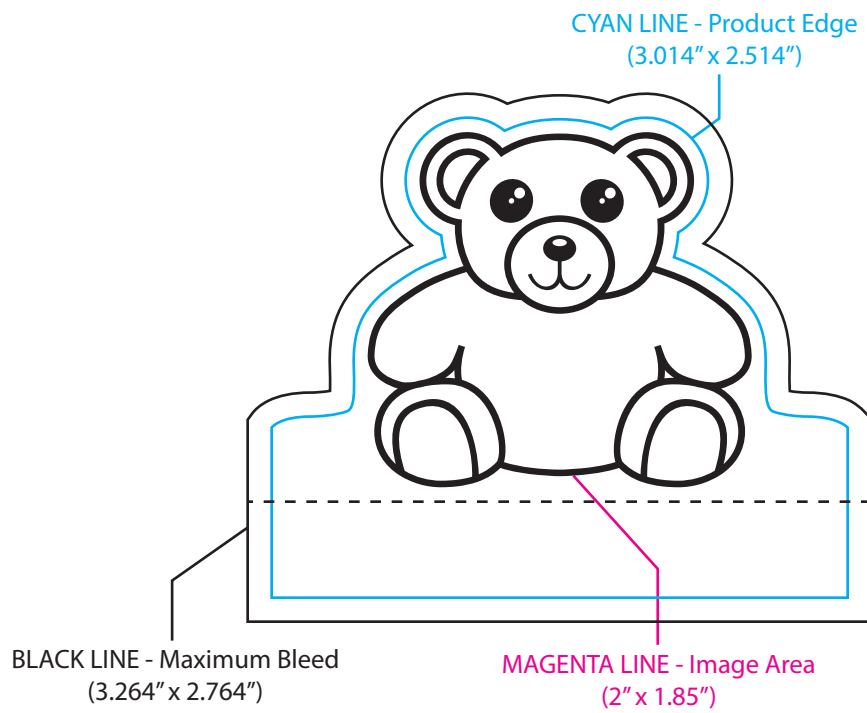

BL-5055 2.5" x 3" Teddy Bear Calendar Pad Magnet

00000