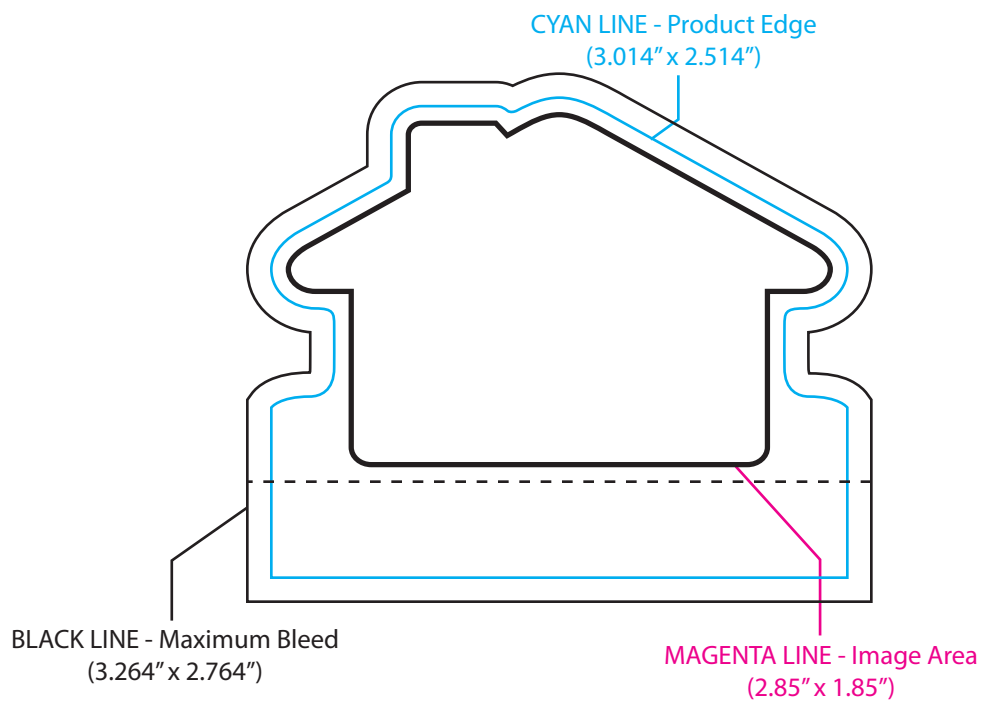

BL-5056 2.5" x 3" House Calendar Pad Magnet

00000