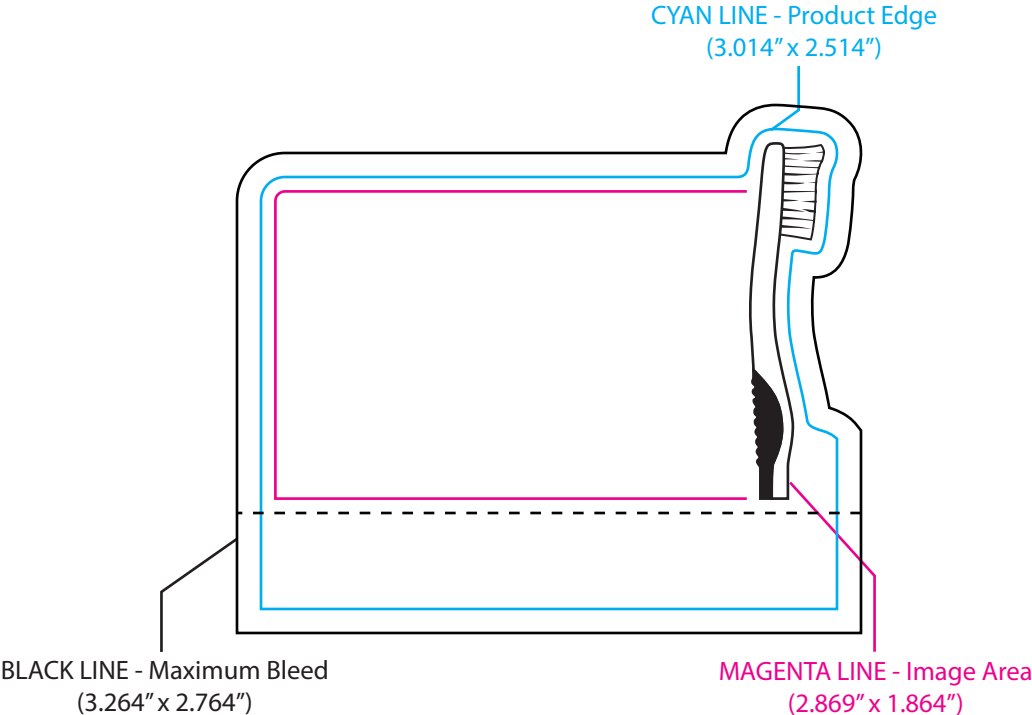

BL-5062 2.5" x 3" Tooth Brush Calendar Pad Magnet

00000