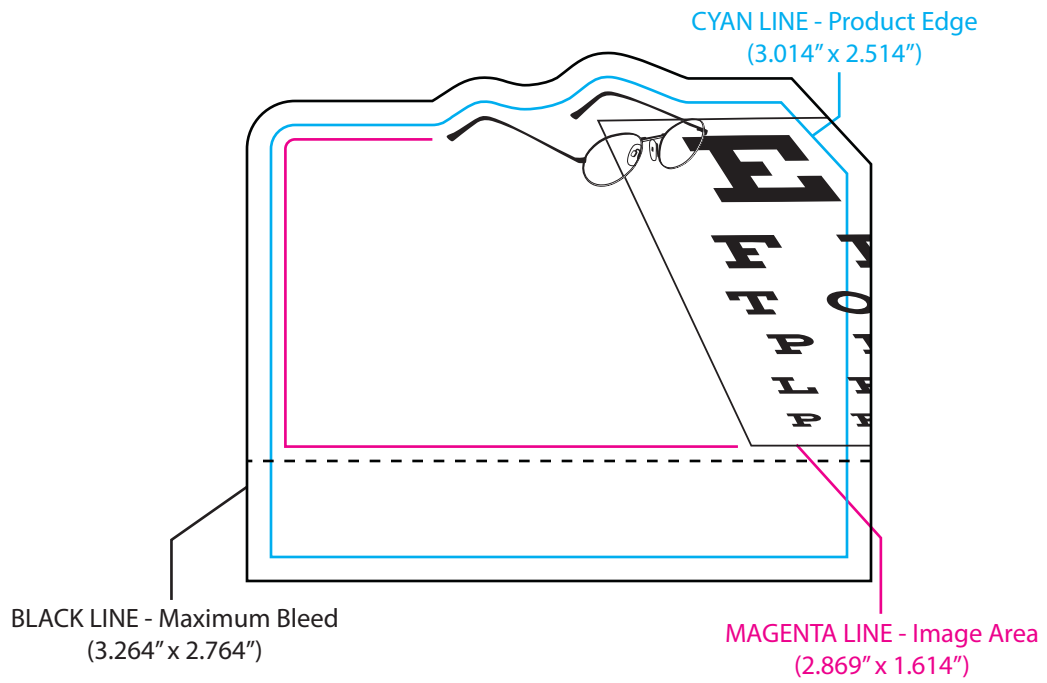

## BL-5064 2.5" x 3" Eyeglasses Calendar Pad Magnet

00000