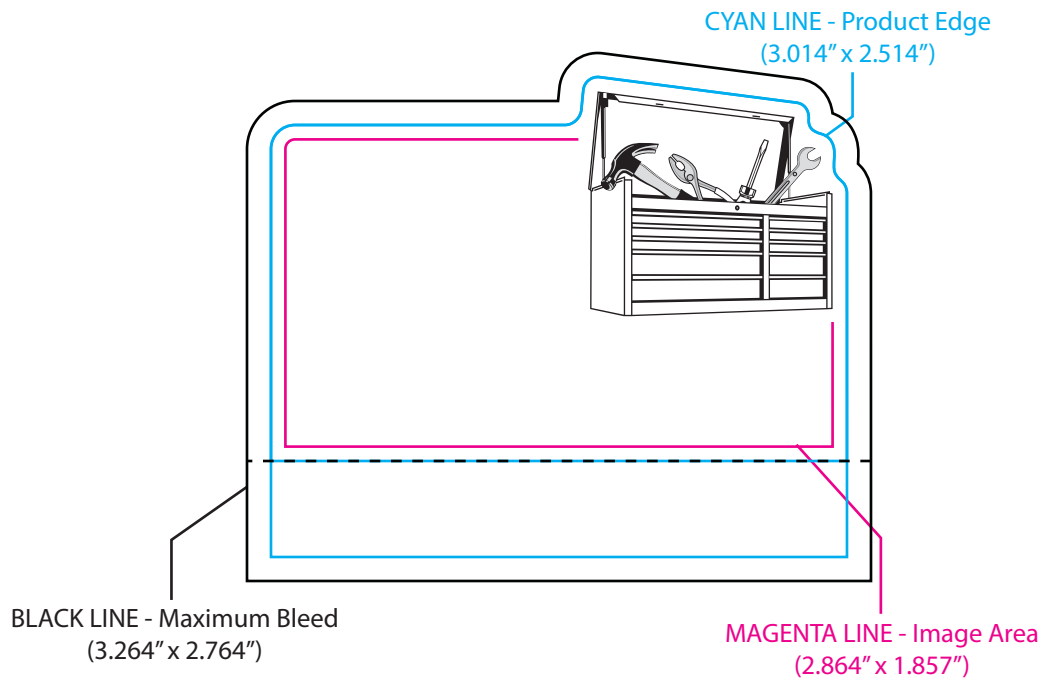

BL-5066 2.5" x 3" Toolbox Calendar Pad Magnet

00000