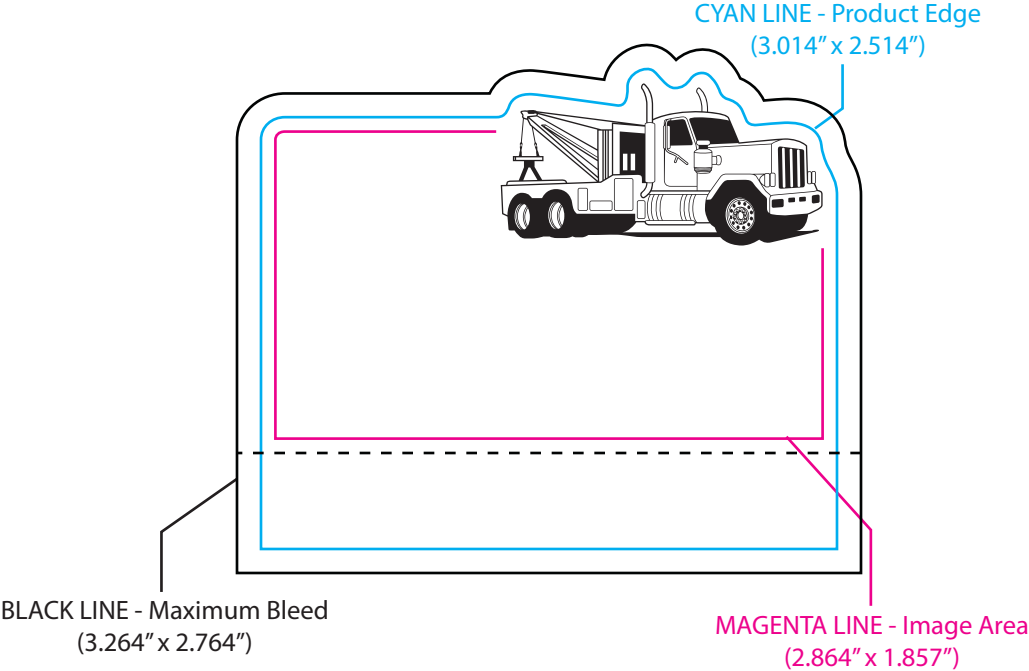

BL-5067 2.5" x 3" Tow Truck Calendar Pad Magnet

00000