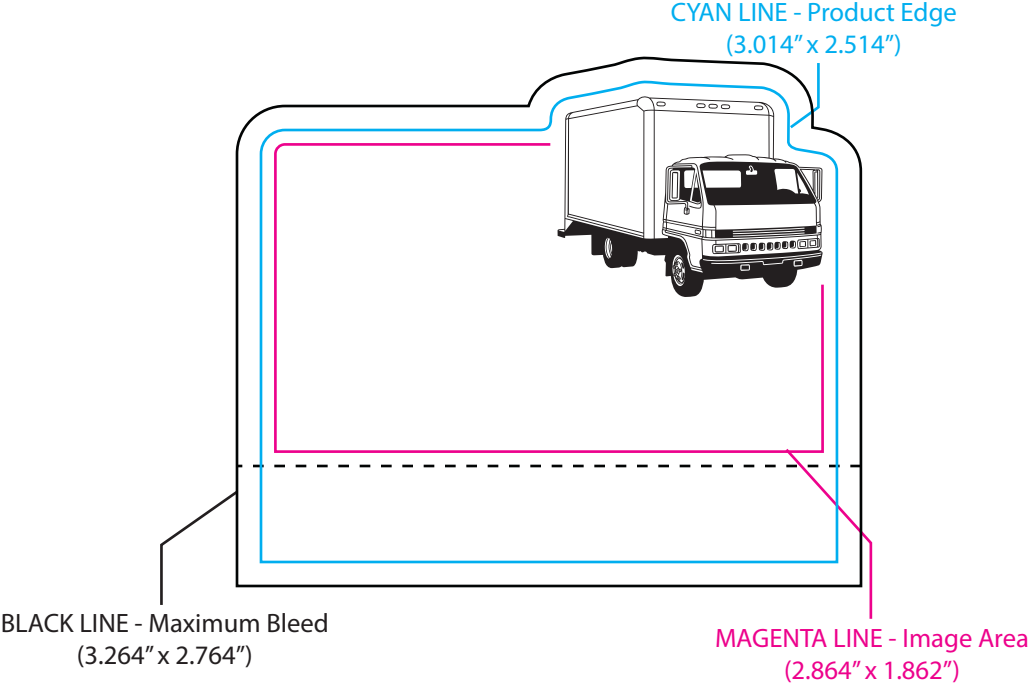

BL-5068 2.5" x 3" Tow Truck Calendar Pad Magnet

00000