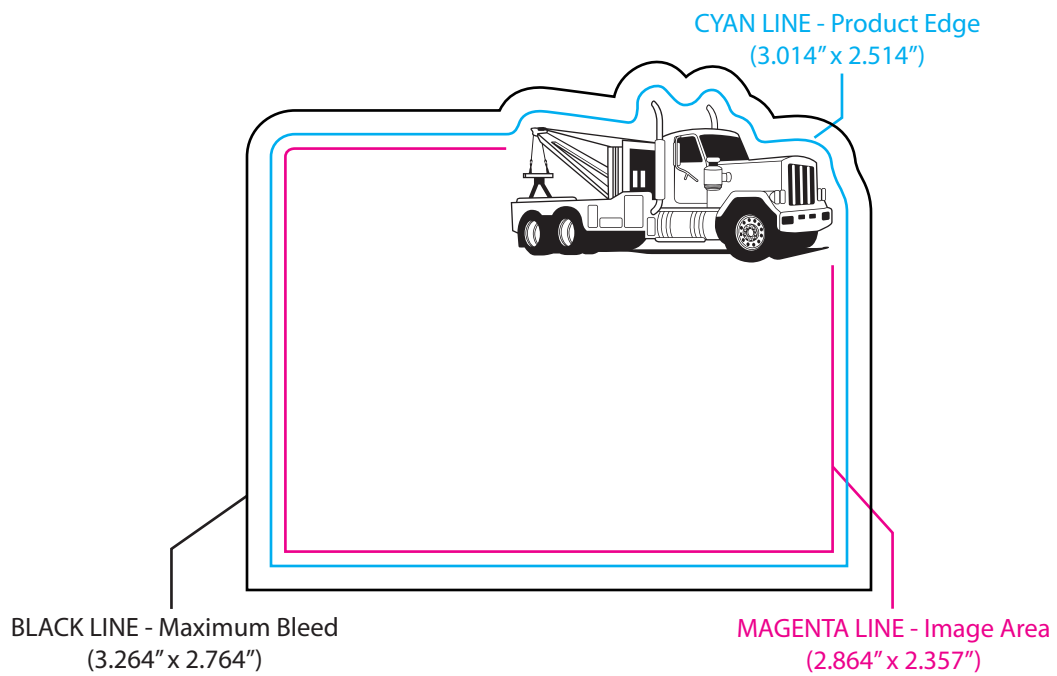

BL-5089 2.5" x 3" Tow Truck Vinyl Magnet

00000