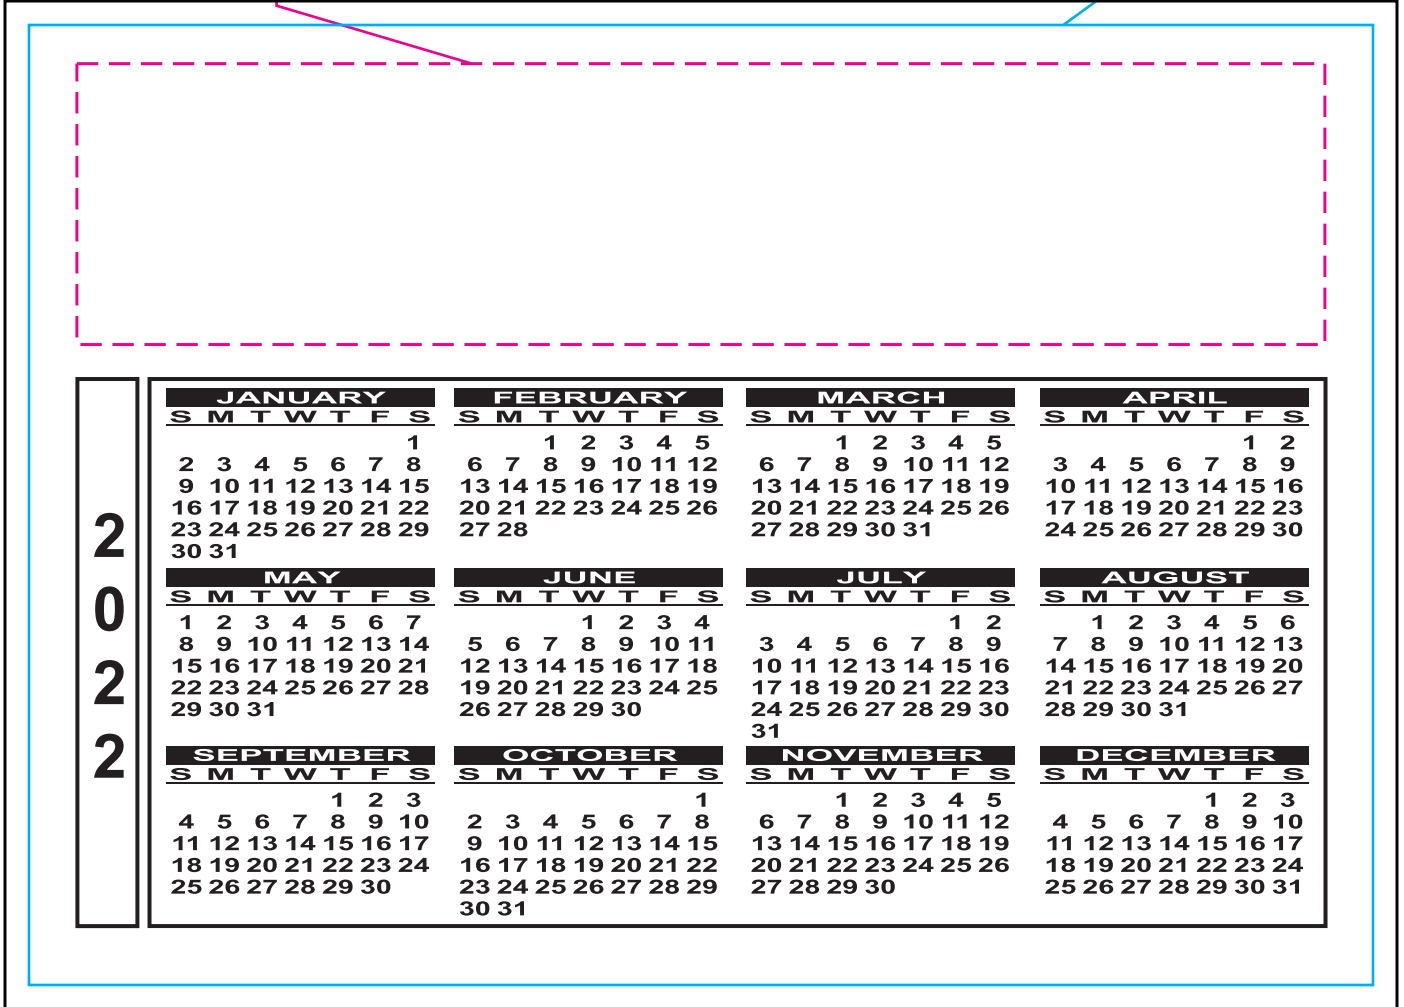

BL-5175C 5" x 7" Rectangle Calendar Vinyl Magnet

Magenta Line- Imprint Area
(6.516"W x 1.478"H)

CYAN LINE - Product Edge
(7.014" x 5.014)

000000

BLACK LINE - Maximum Bleed
(7.266"W x 5.266"H)