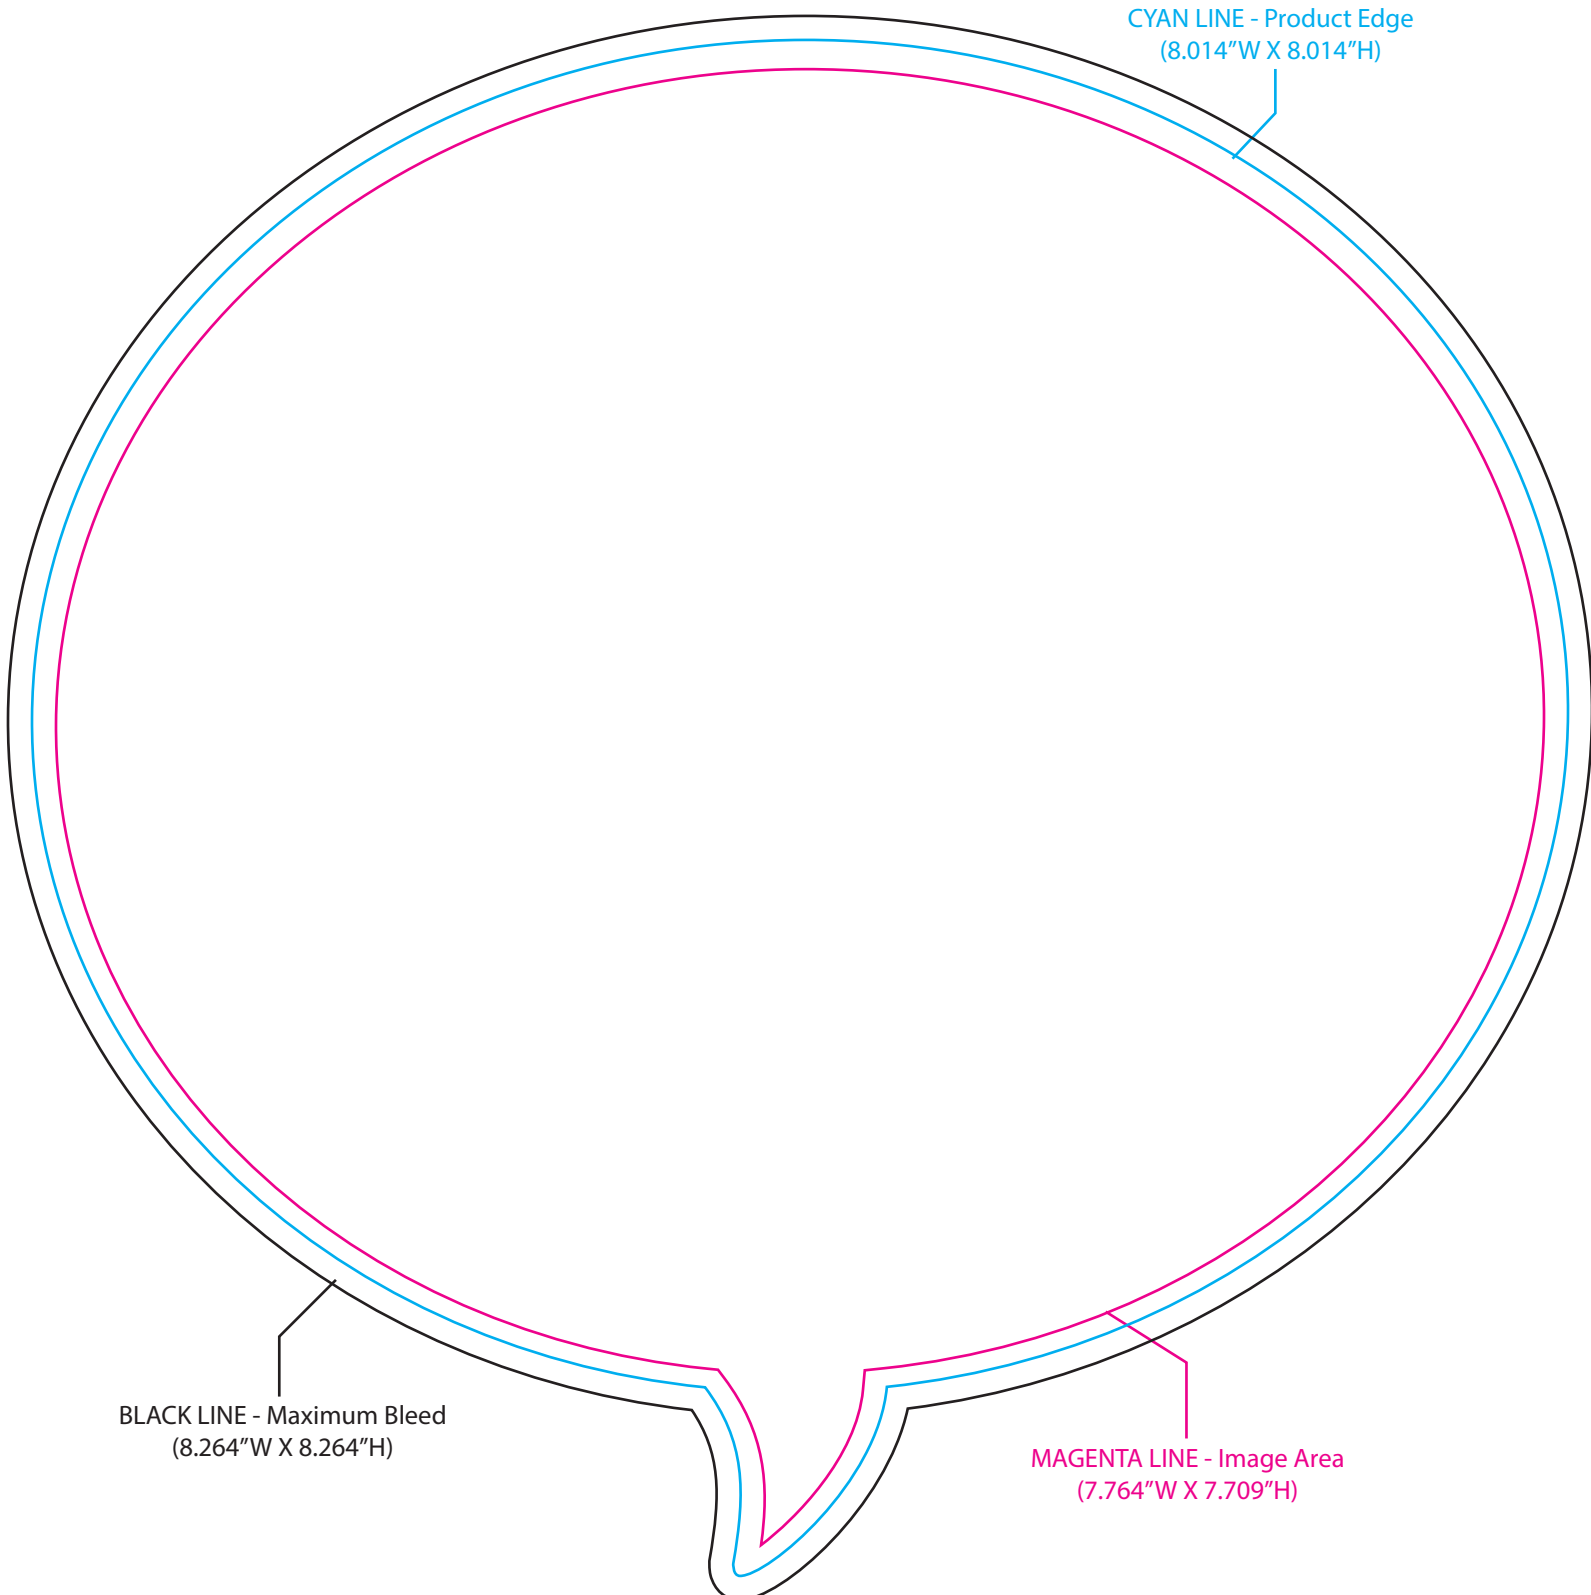

# BL-5485 Bubble Jumbo Vinyl Magnet

CYAN LINE - Product Edge  
(8.014"W X 8.014"H)

BLACK LINE - Maximum Bleed  
(8.264"W X 8.264"H)

MAGENTA LINE - Image Area  
(7.764"W X 7.709"H)

00000