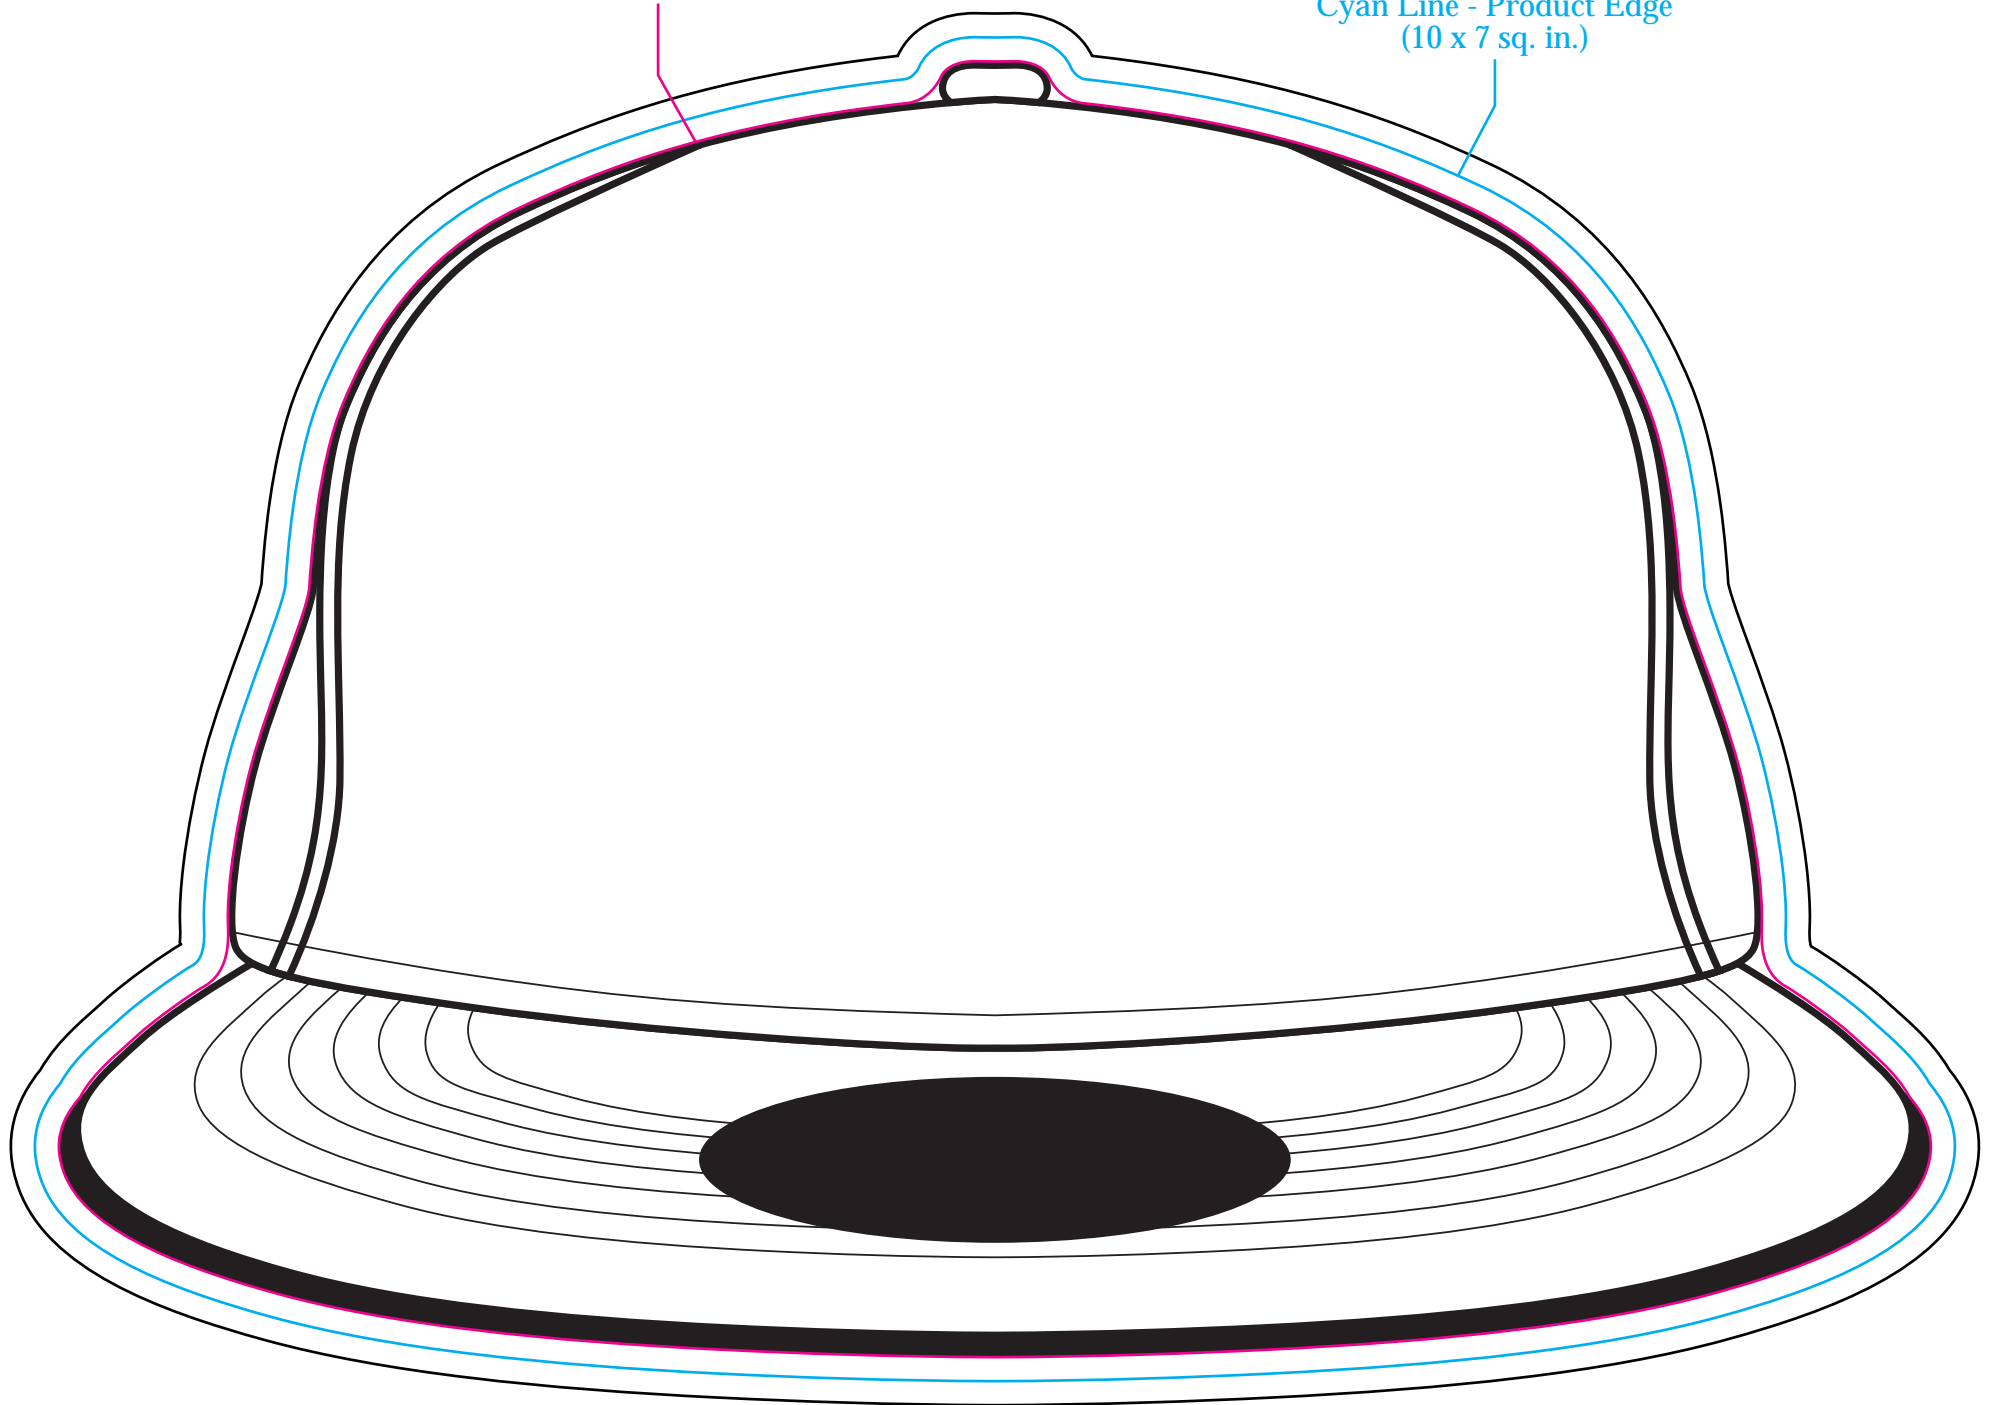

BL-5491 - Cap Jumbo Magnet Template - (10" W x 7" H)

Magenta Line - Image Area
(9.75 x 6.75 sq. in.)

Cyan Line - Product Edge
(10 x 7 sq. in.)

Black Line - Maximum Bleed
(10.25 x 7.25 sq. in)

**PENS DO NOT COME ATTACHED TO THE MEMO BOARD.
USE THIS PEN ART AS A SIZE REFERENCE.**