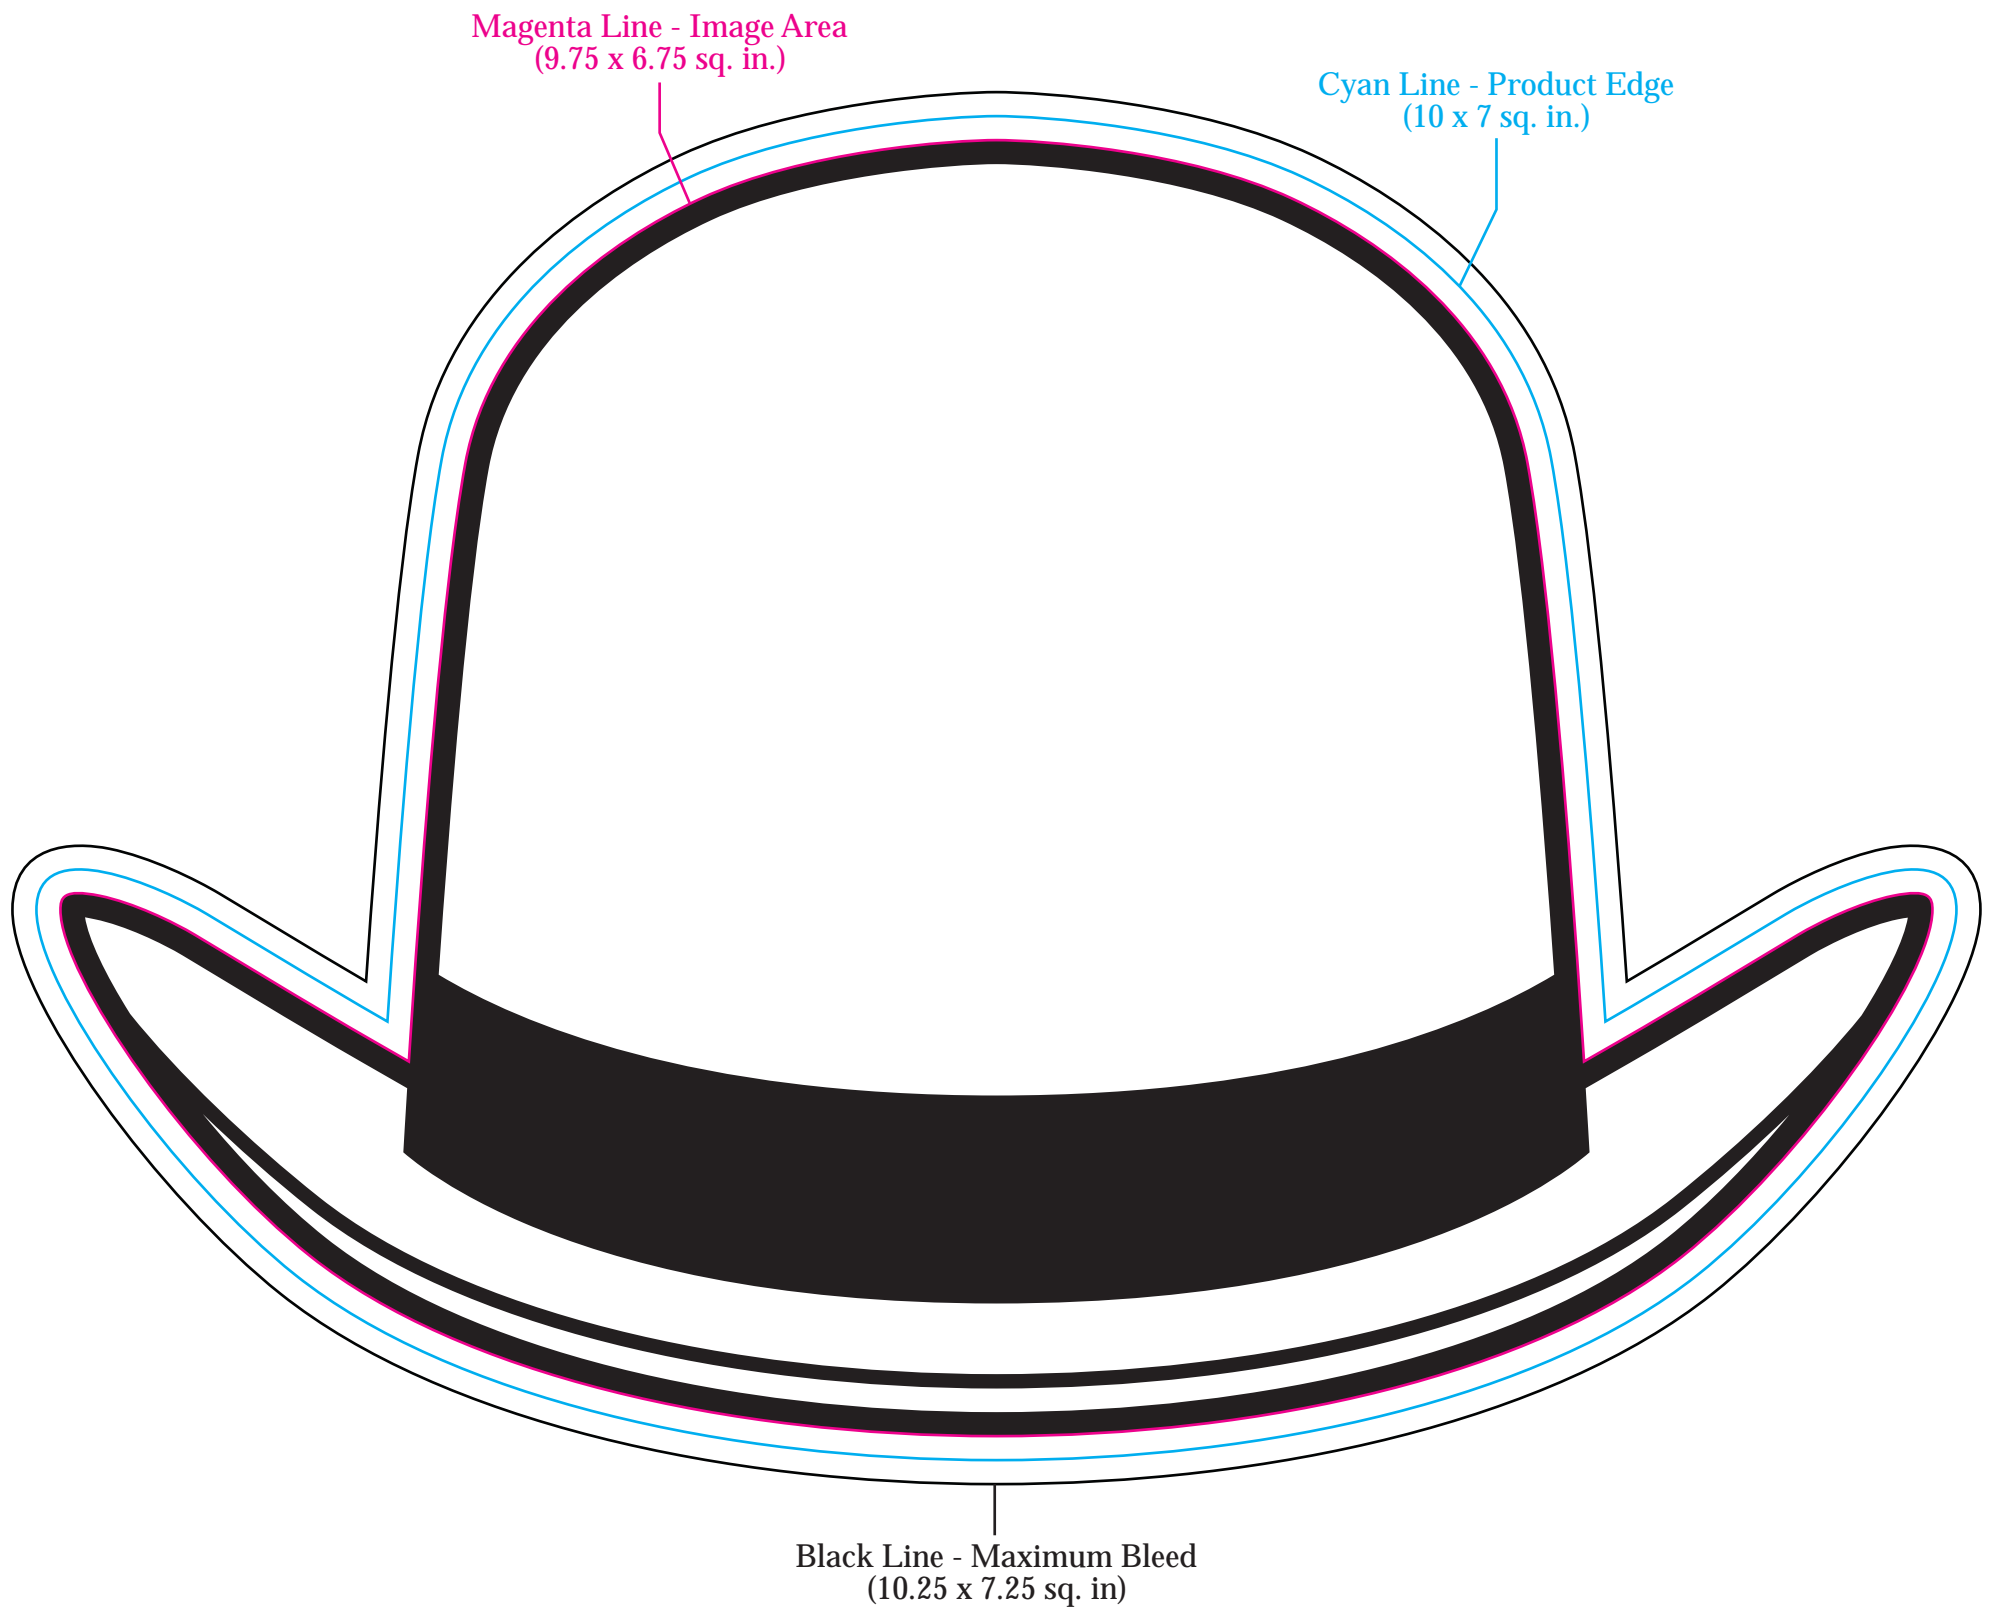

BL-5492 - Derby Hat Jumbo Magnet Template - (10 / W x 7 / H)

**PENS DO NOT COME ATTACHED TO THE MEMO BOARD.
USE THIS PEN ART AS A SIZE REFERENCE.**