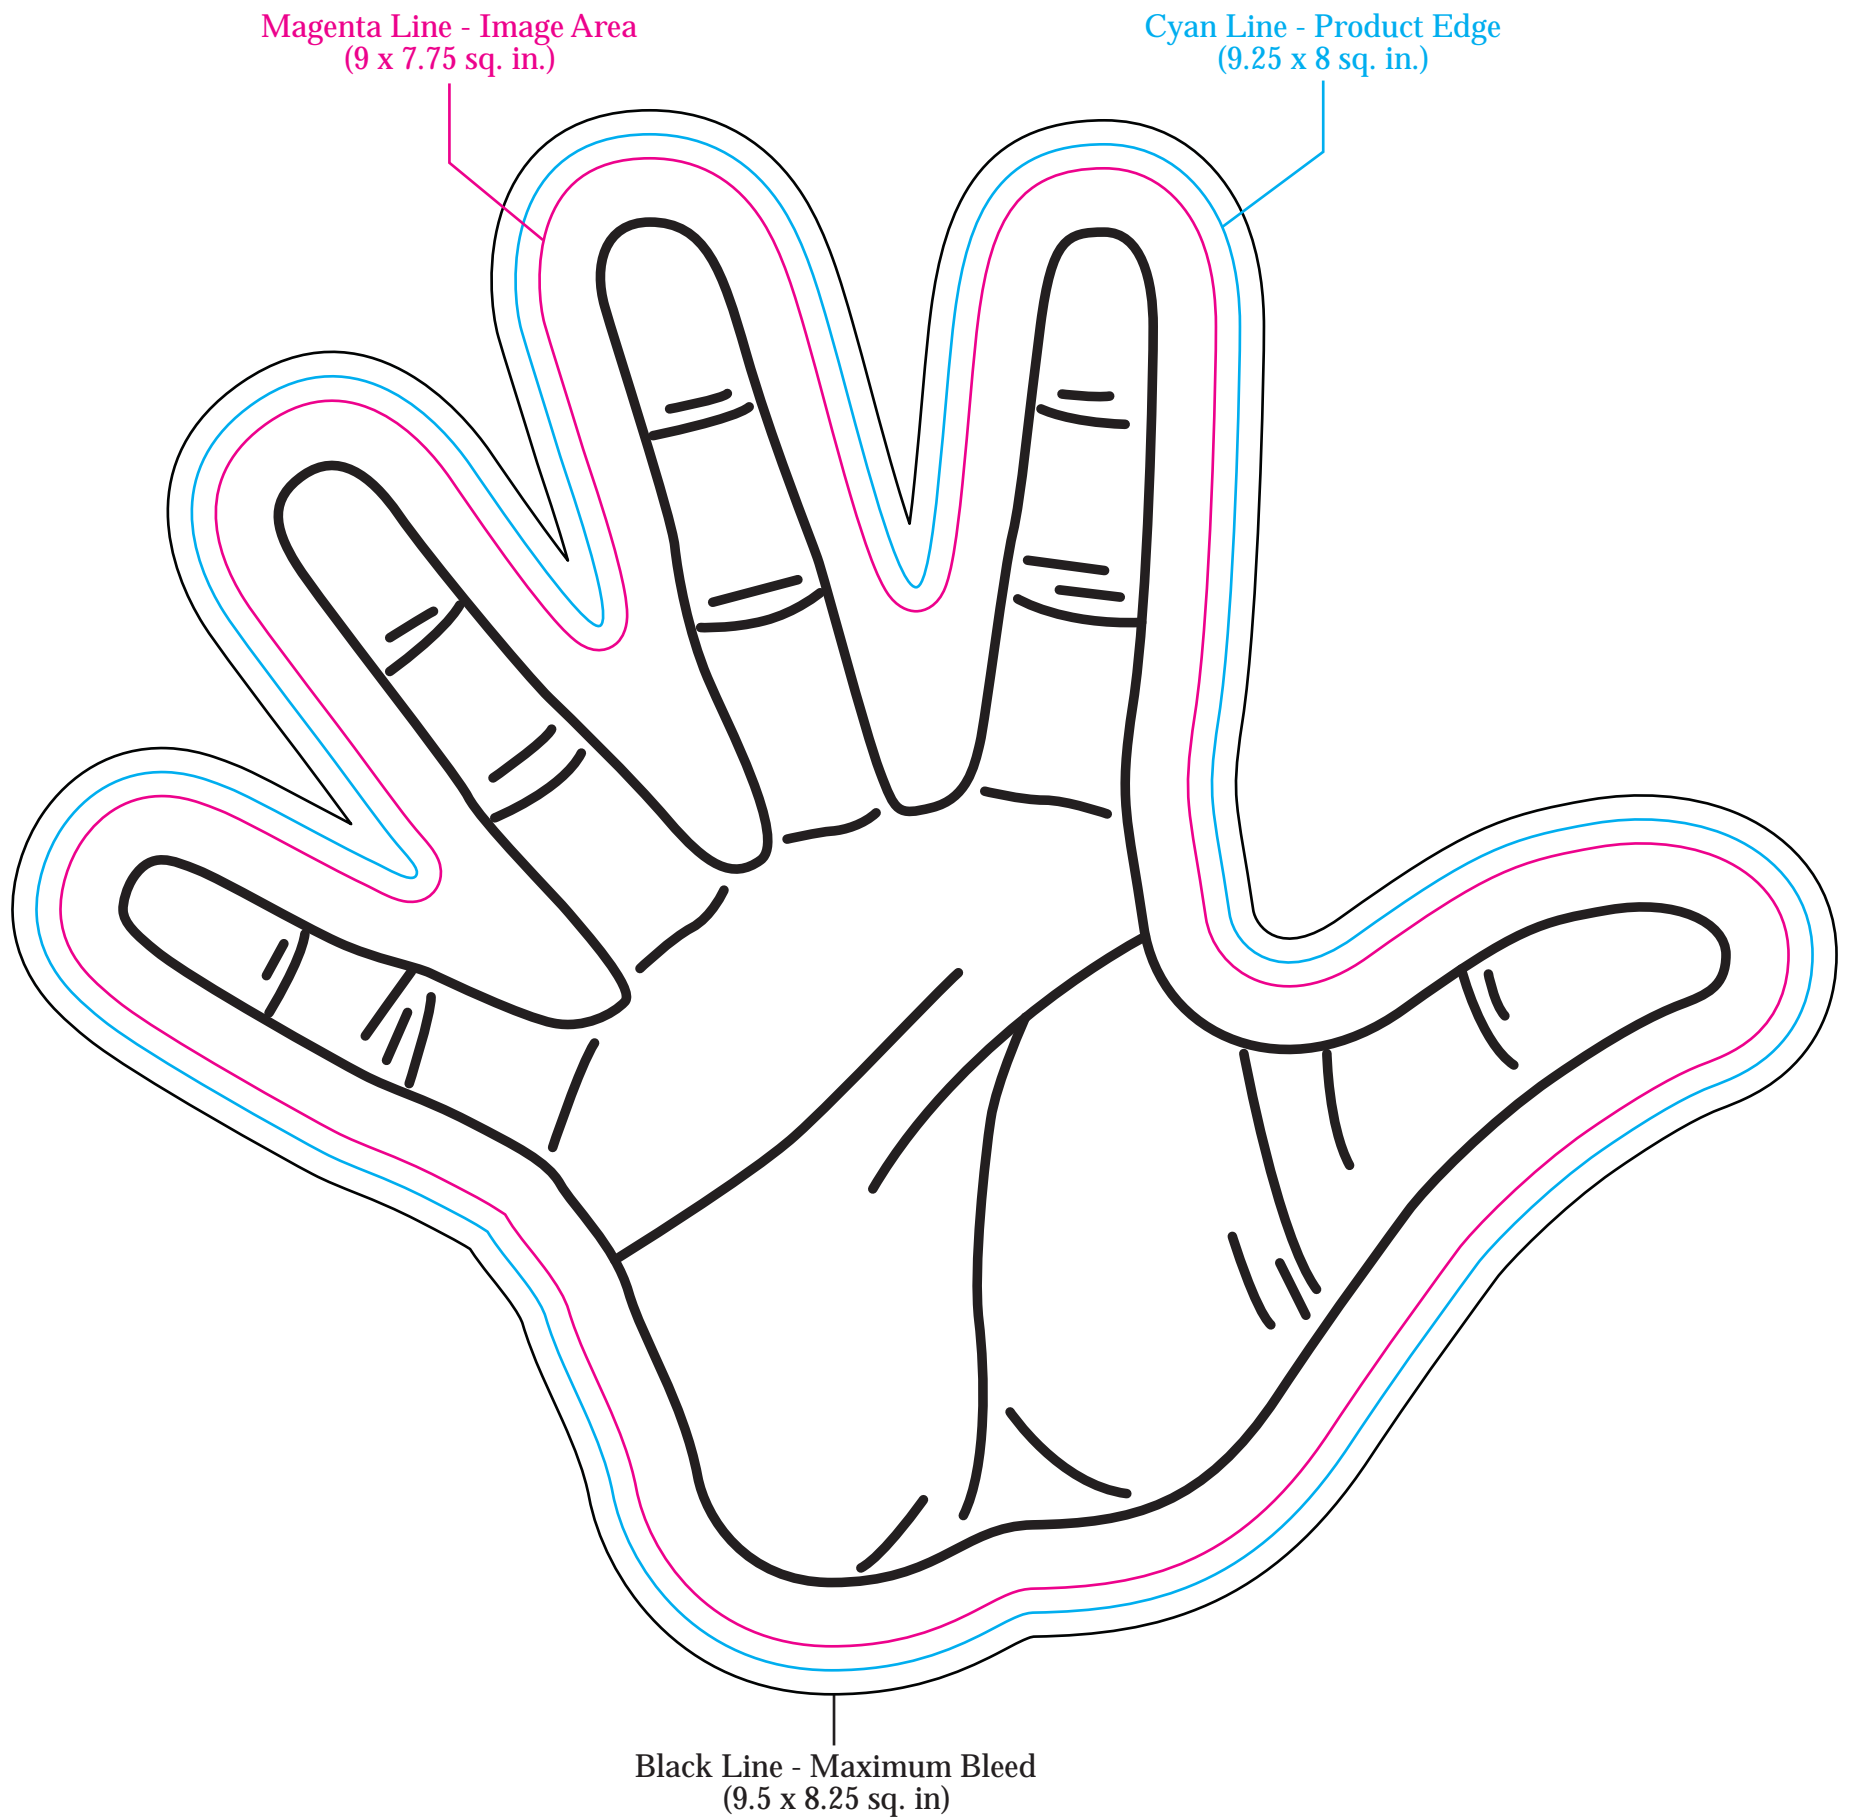

BL-5497 - Hand Jumbo Magnet Template - (9.25" W x 8" H)

**PENS DO NOT COME ATTACHED TO THE MEMO BOARD.
USE THIS PEN ART AS A SIZE REFERENCE.**