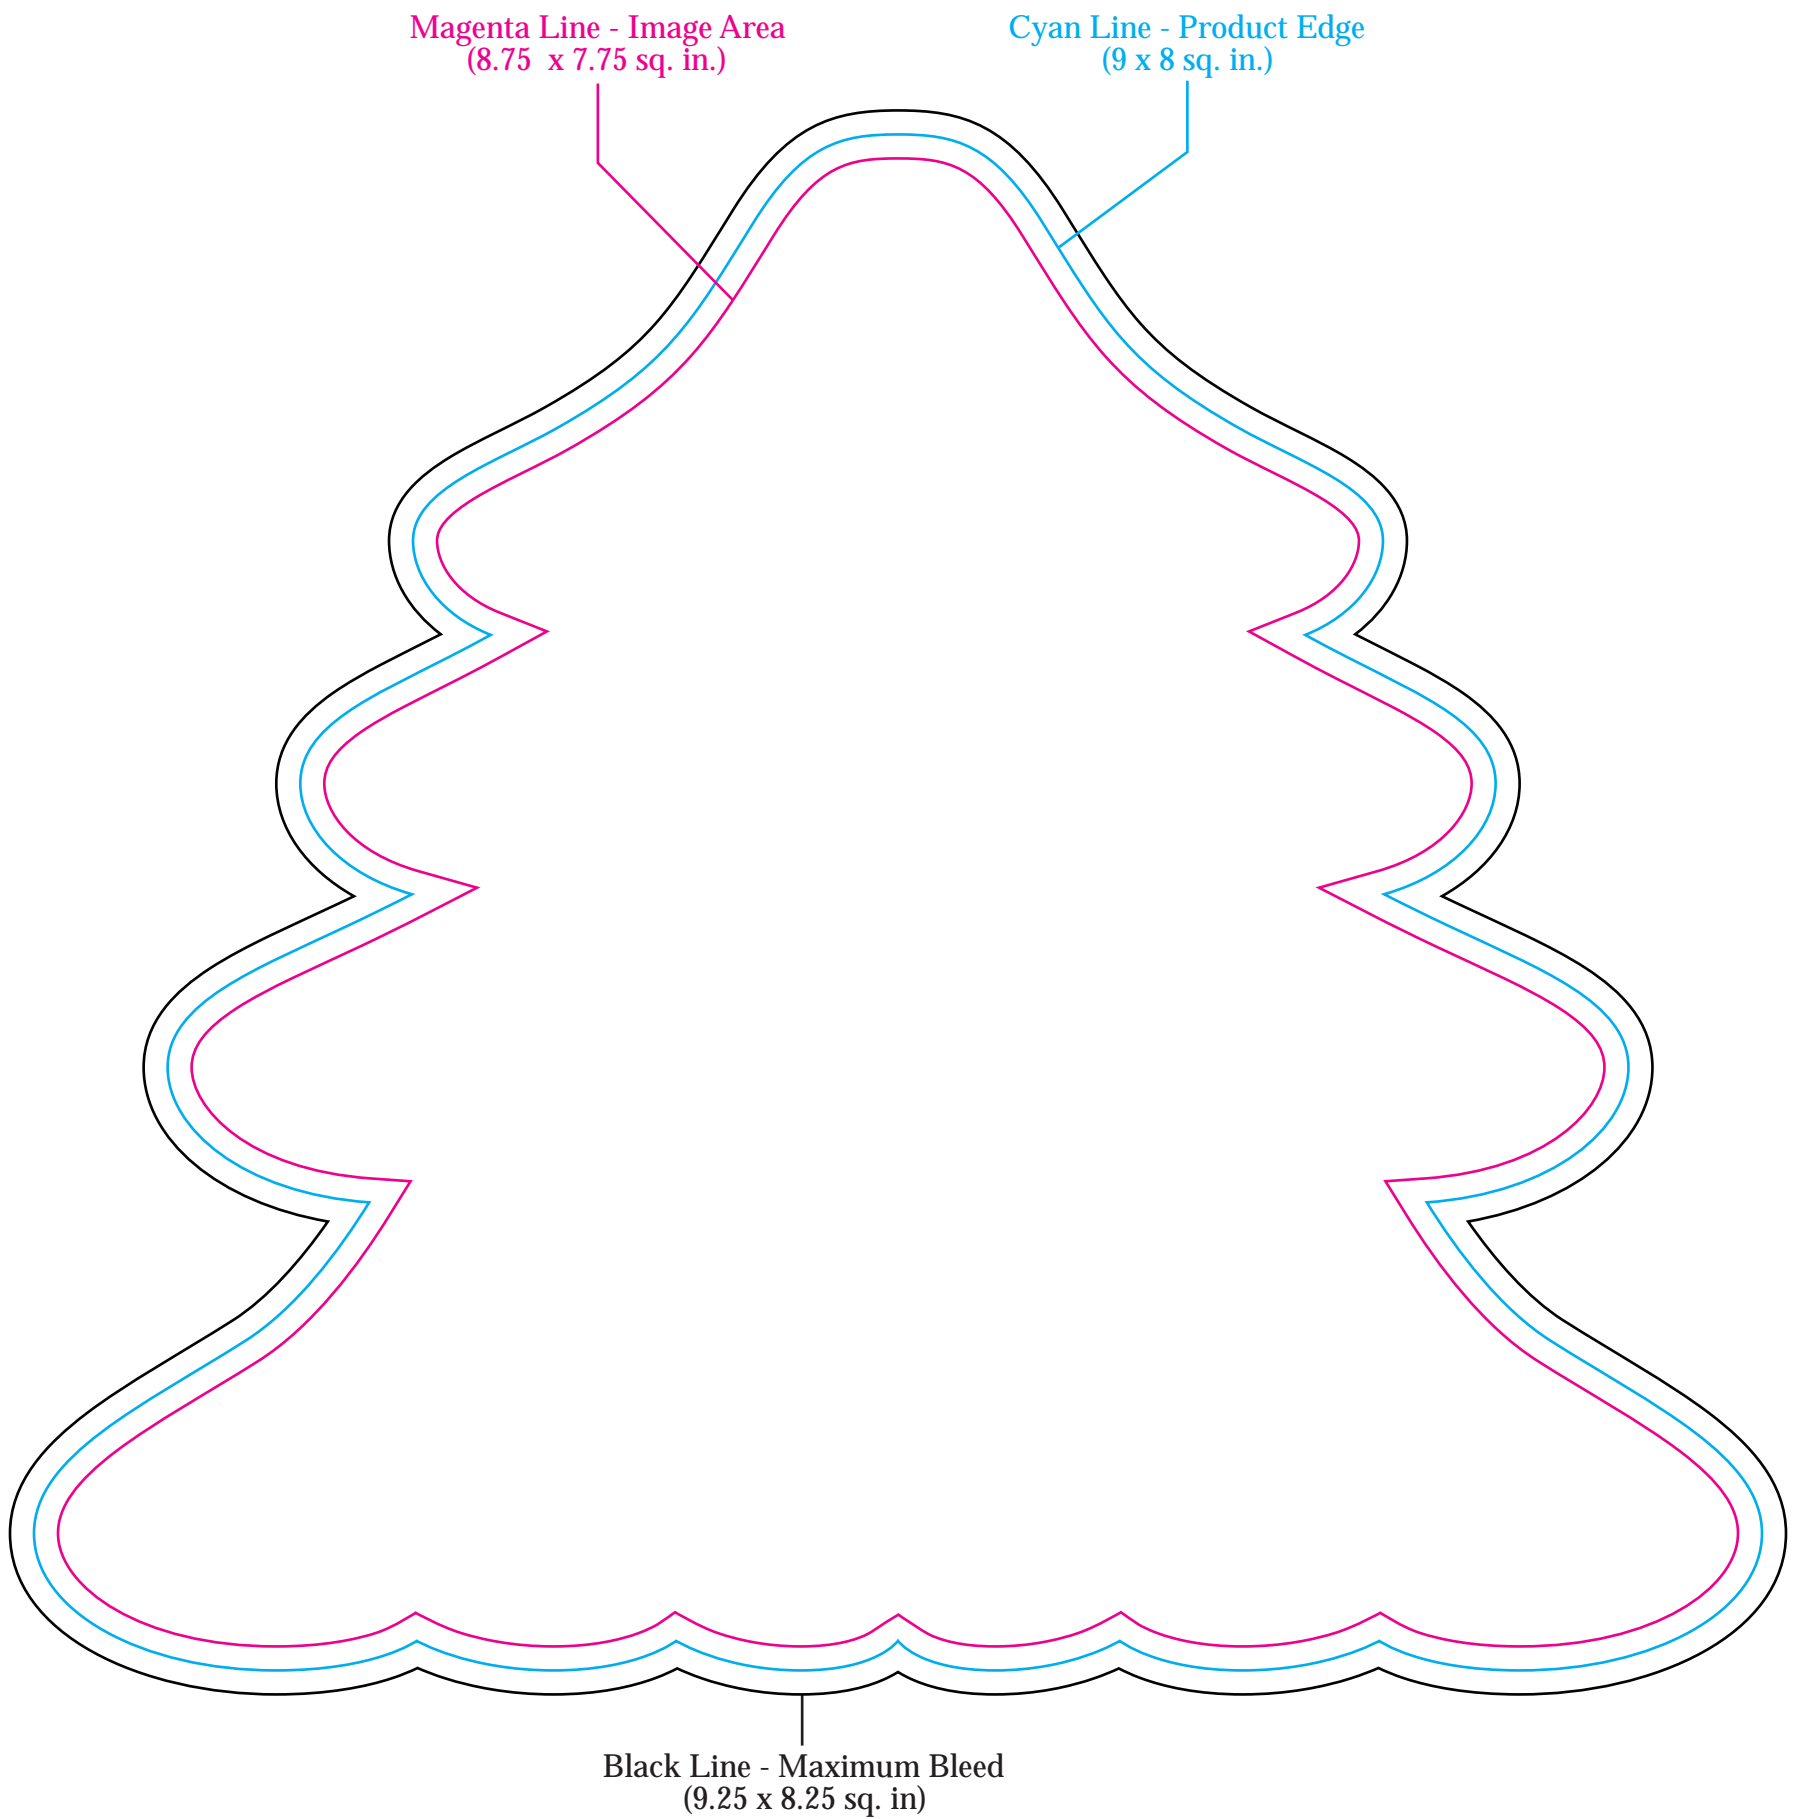

BL-5500 - Evergreen Jumbo Magnet Template - (9" W x 8" H)

**PENS DO NOT COME ATTACHED TO THE MEMO BOARD.
USE THIS PEN ART AS A SIZE REFERENCE.**