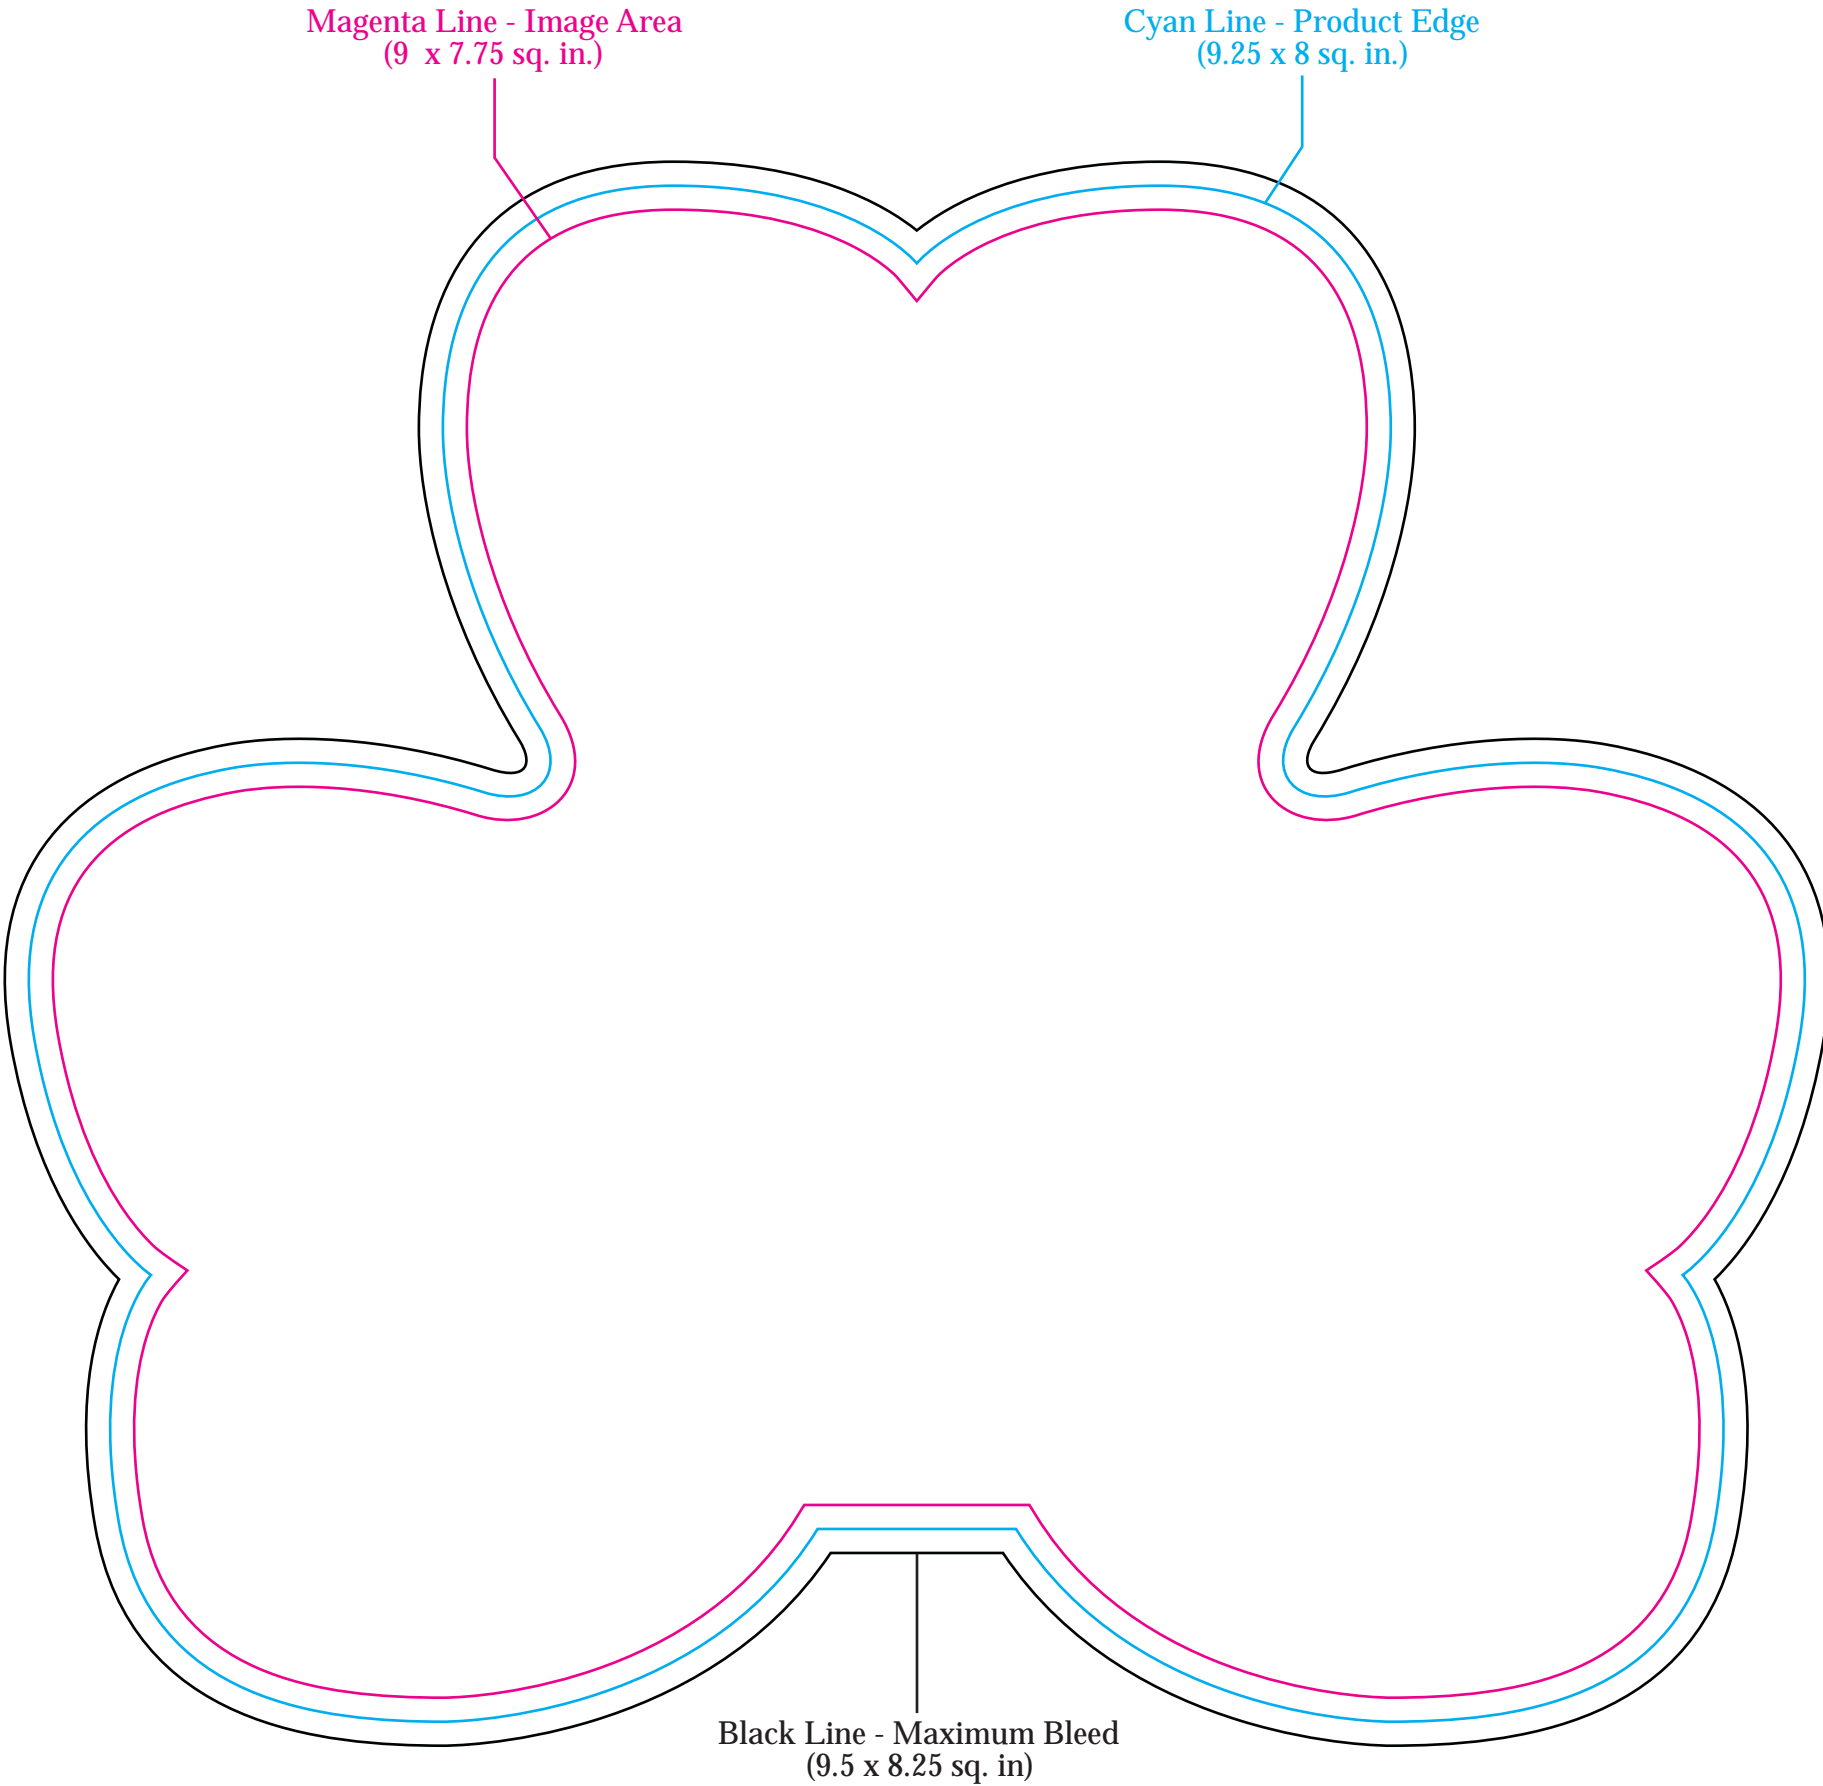

BL-5504 - Clover Jumbo Magnet Template - (8" W x 9.25" H)

**PENS DO NOT COME ATTACHED TO THE MEMO BOARD.  
USE THIS PEN ART AS A SIZE REFERENCE.**