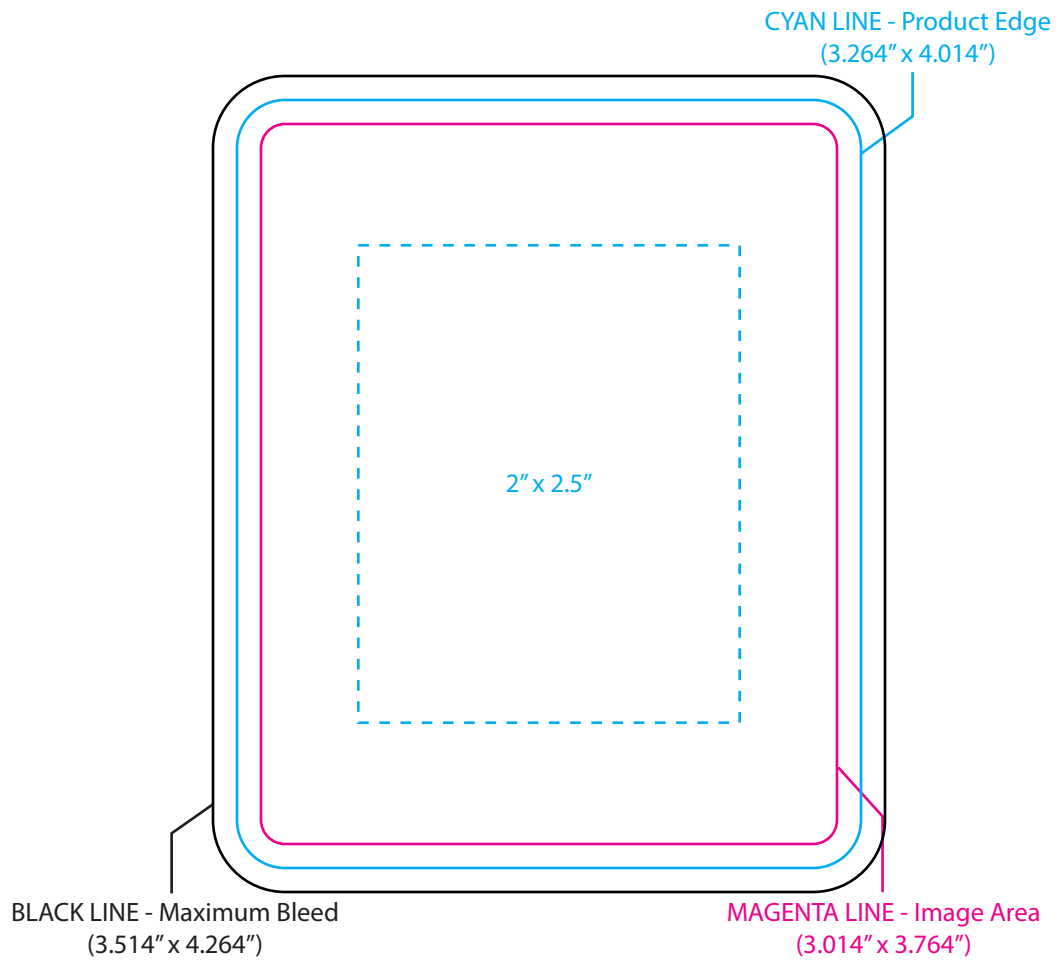

BL-5615 3.25" x 4" Rectangle Vinyl Frame Magnet

00000