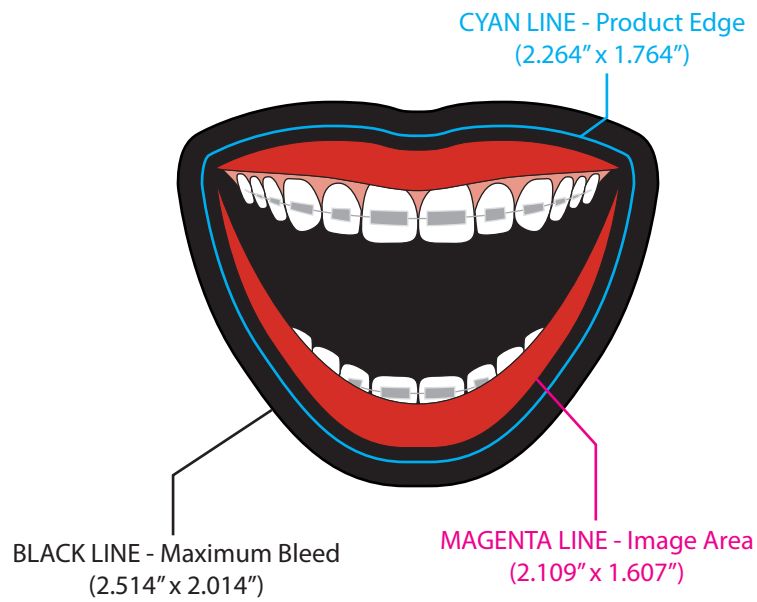

**BL-5757 1.75" x 2.25" Braces Vinyl Magnet**

**00000**