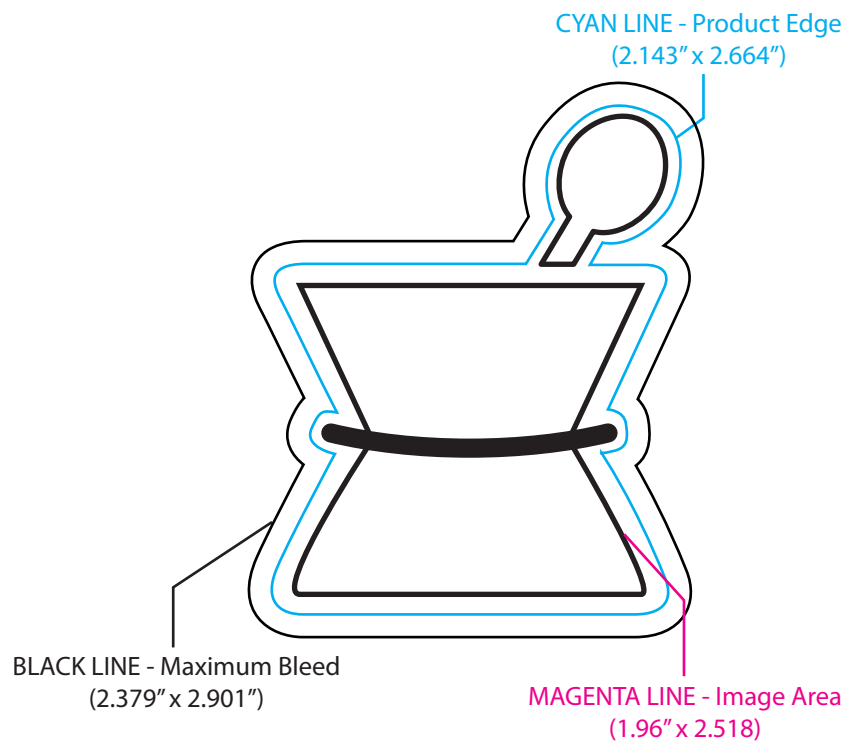

BL-5760 12.65" x 2.12" Mortar and Pestle Vinyl Magnet

00000