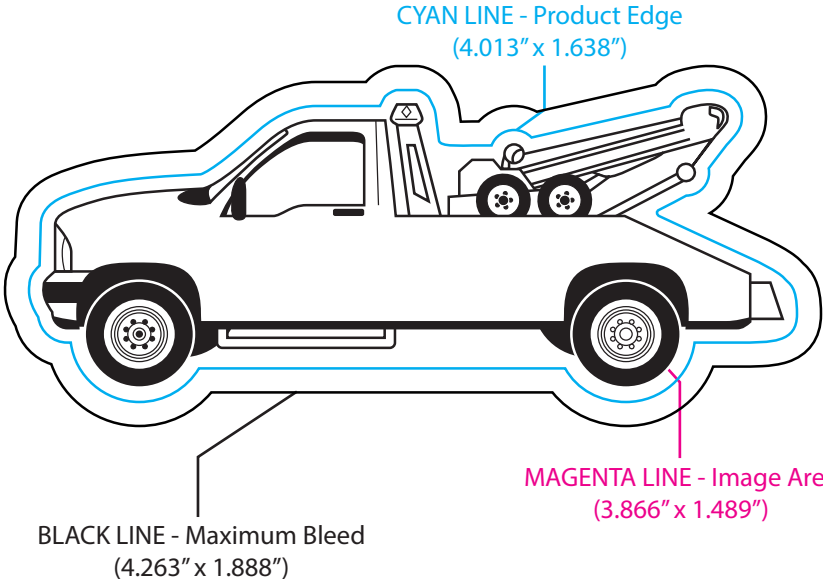

BL-5778 1.625" x 4" Tow Truck Vinyl Magnet

00000