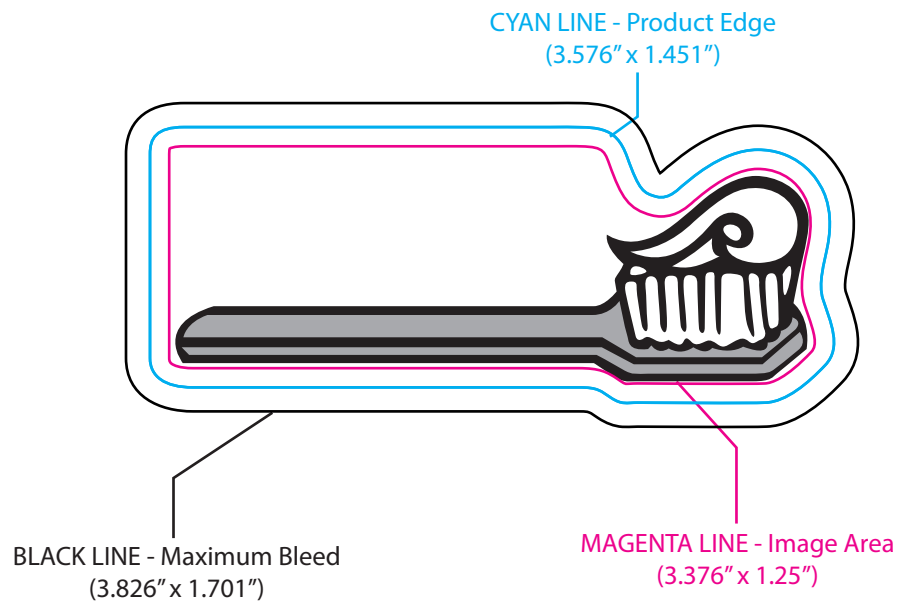

BL-5795 3.5" x 1.4" Toothbrush Vinyl Magnet

00000