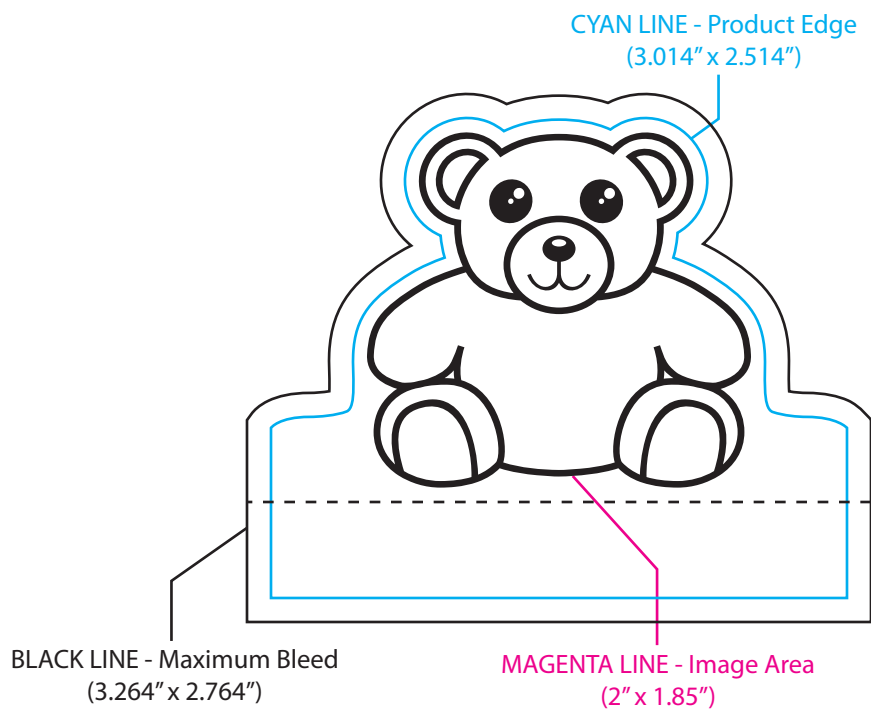

BL-6305 2.5" x 3" Teddy Bear Stick'em Calendar Pads

00000