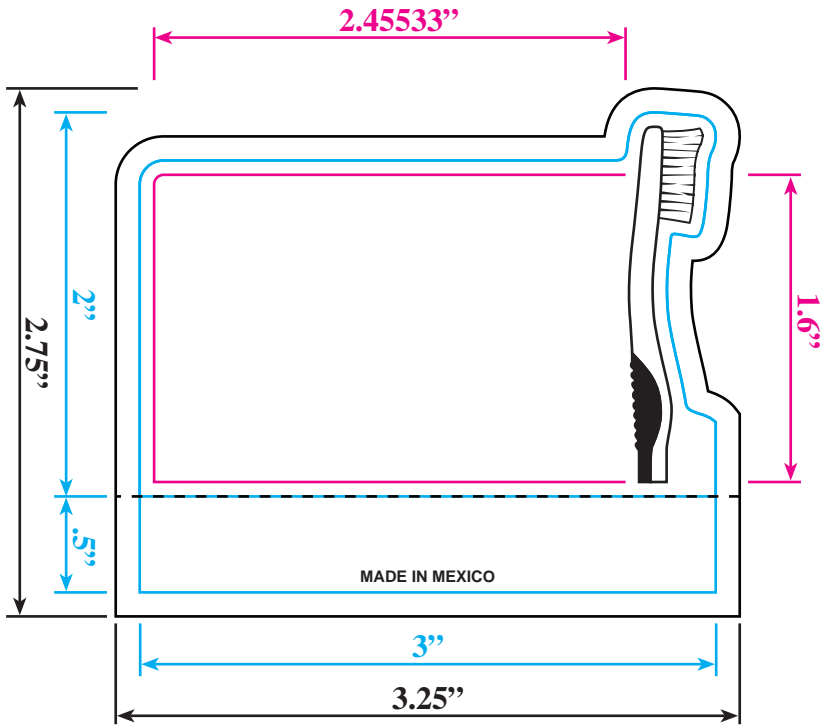

**BL-6312 - TOOTH BRUSH - Stick'em - FOR CALENDAR PADS - (2.5 x 3)**

**CALENDAR PAD IS PLACED ON DOTTED LINE  
CALENDAR PAD = 2.25" x 3"**

**CYAN LINE = DIE CUT  
MAGENTA LINE = IMAGE AREA  
BLACK LINE = BLEED AREA**