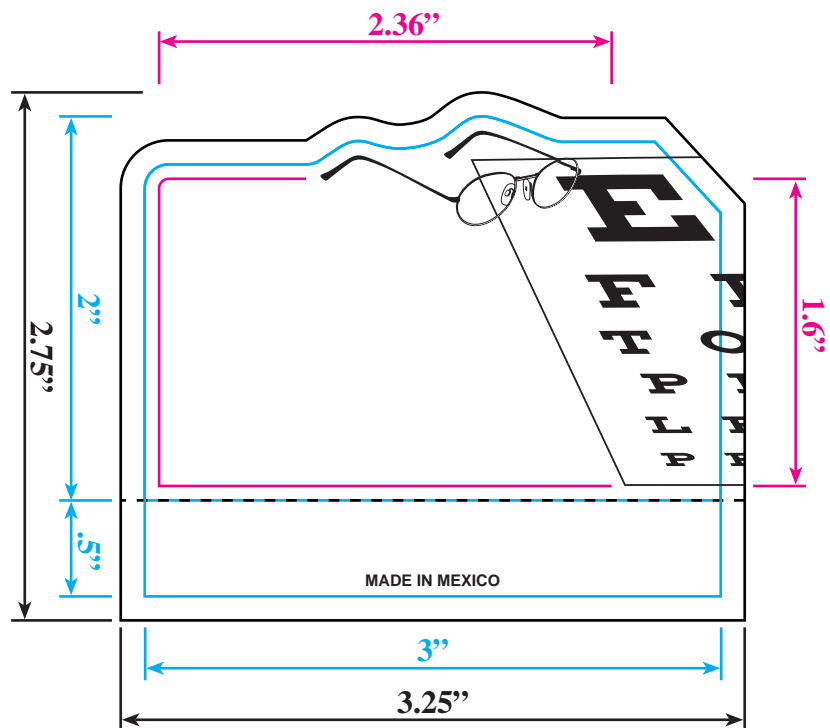

BL-6314 - EYEGLASSES - Stick'em - FOR CALENDAR PADS - (2.5 x 3)

**CALENDAR PAD IS PLACED ON DOTTED LINE
CALENDAR PAD = 2.25" x 3"**

**CYAN LINE = DIE CUT
MAGENTA LINE = IMAGE AREA
BLACK LINE = BLEED AREA**