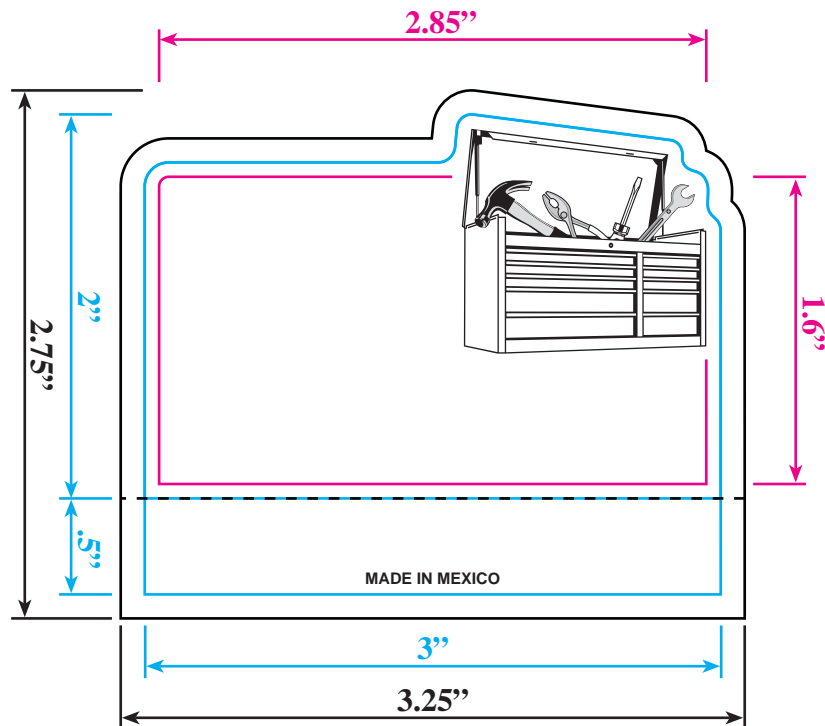

BL-6316 - TOOL BOX - Stick'em - FOR CALENDAR PADS - (2.5 x 3)

**CALENDAR PAD IS PLACED ON DOTTED LINE
CALENDAR PAD = 2.25" x 3"**

**CYAN LINE = DIE CUT
MAGENTA LINE = IMAGE AREA
BLACK LINE = BLEED AREA**