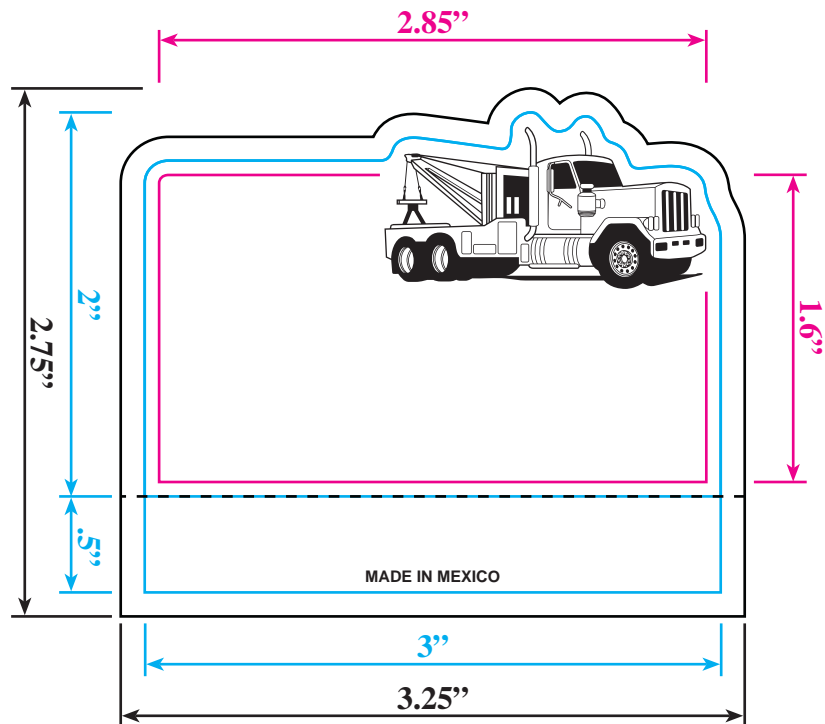

BL-6317 - TOW TRUCK - Stick'em - FOR CALENDAR PADS - (2.5 x 3)

**CALENDAR PAD IS PLACED ON DOTTED LINE
CALENDAR PAD = 2.25" x 3"**

**CYAN LINE = DIE CUT
MAGENTA LINE = IMAGE AREA
BLACK LINE = BLEED AREA**