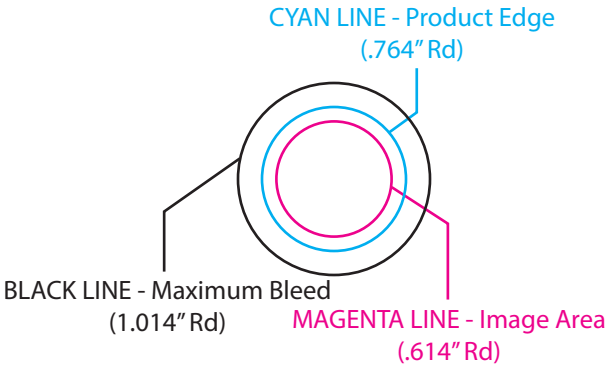

**BL-7101 .75" Round Domed Lapel Stickers**

**00000**