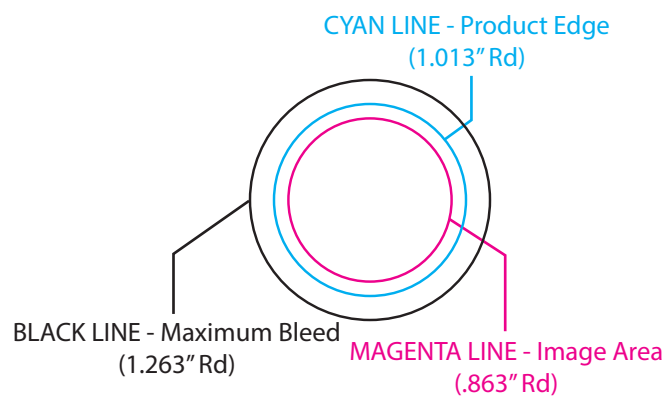

## BL-7102 1" Round Domed Label Stickers

**00000**