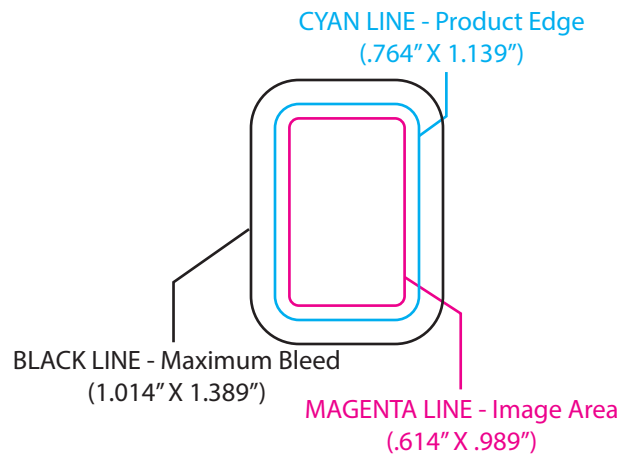

BL-7109 .75" x 1.125" Rectangle Domed Lapel Stickers

00000