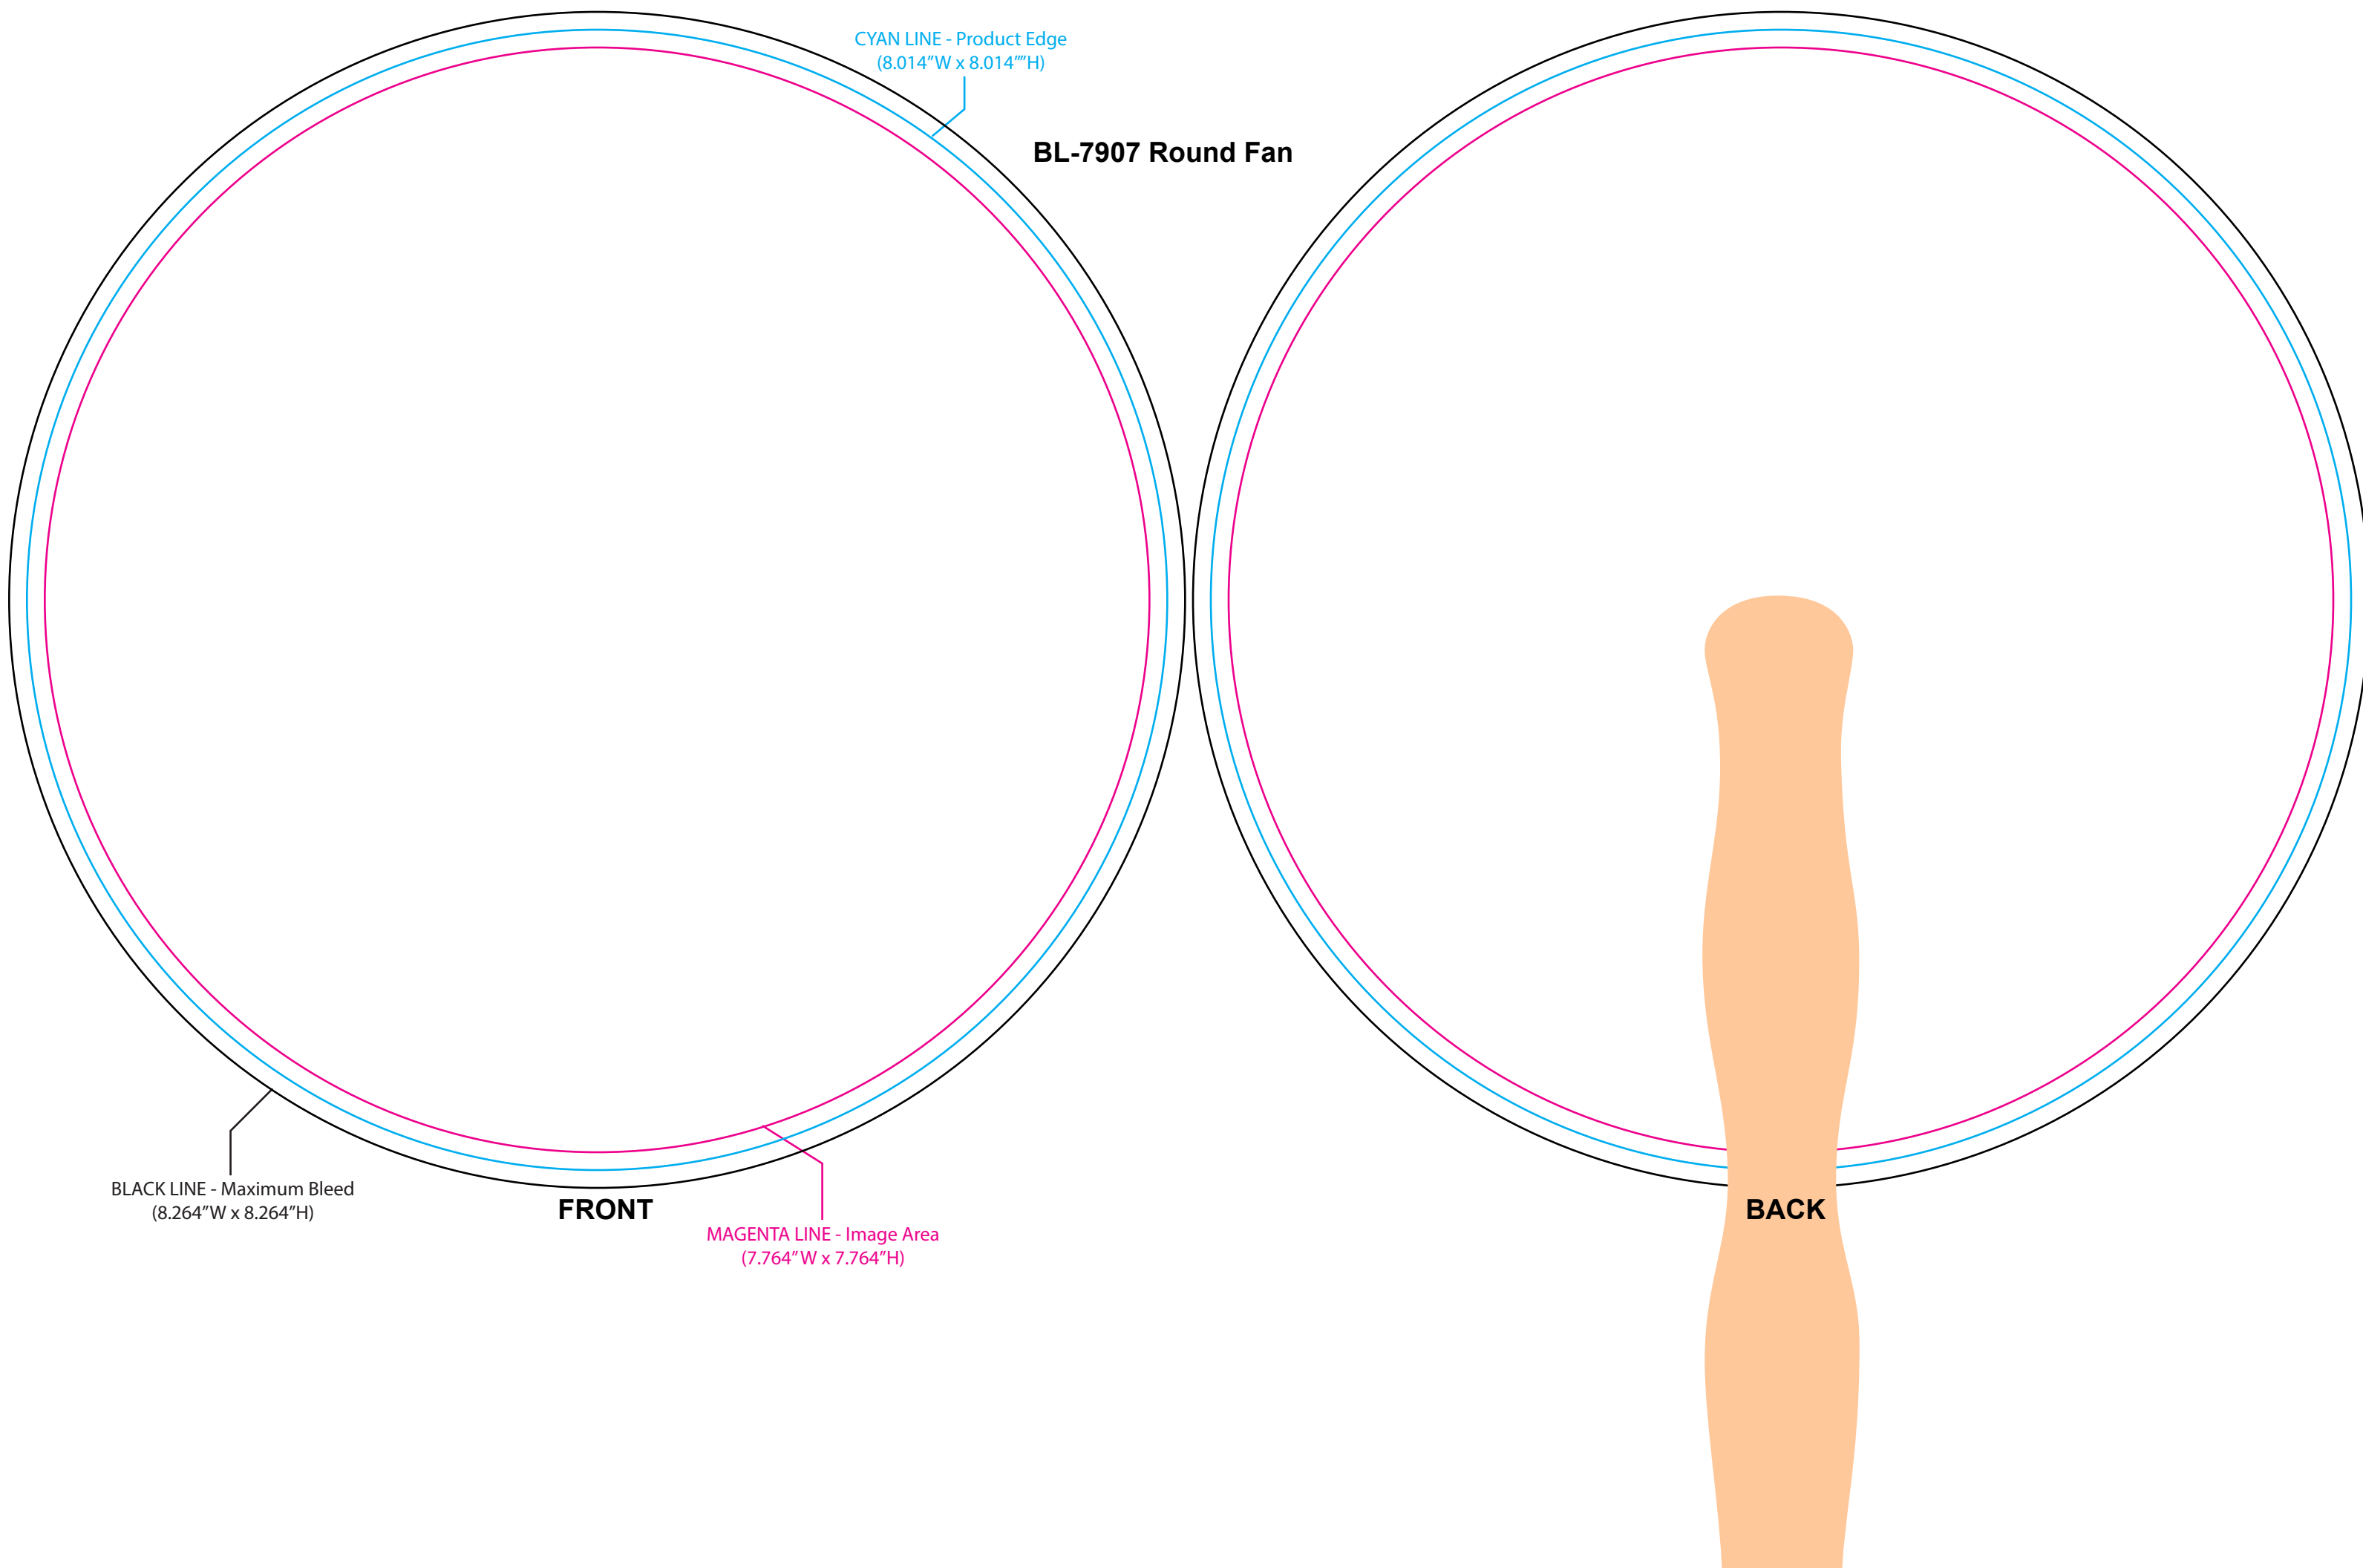

**BL-7907 Round Fan**

CYAN LINE - Product Edge  
(8.014\"W x 8.014\"H)

BLACK LINE - Maximum Bleed  
(8.264\"W x 8.264\"H)

**FRONT**

MAGENTA LINE - Image Area  
(7.764\"W x 7.764\"H)

**BACK**