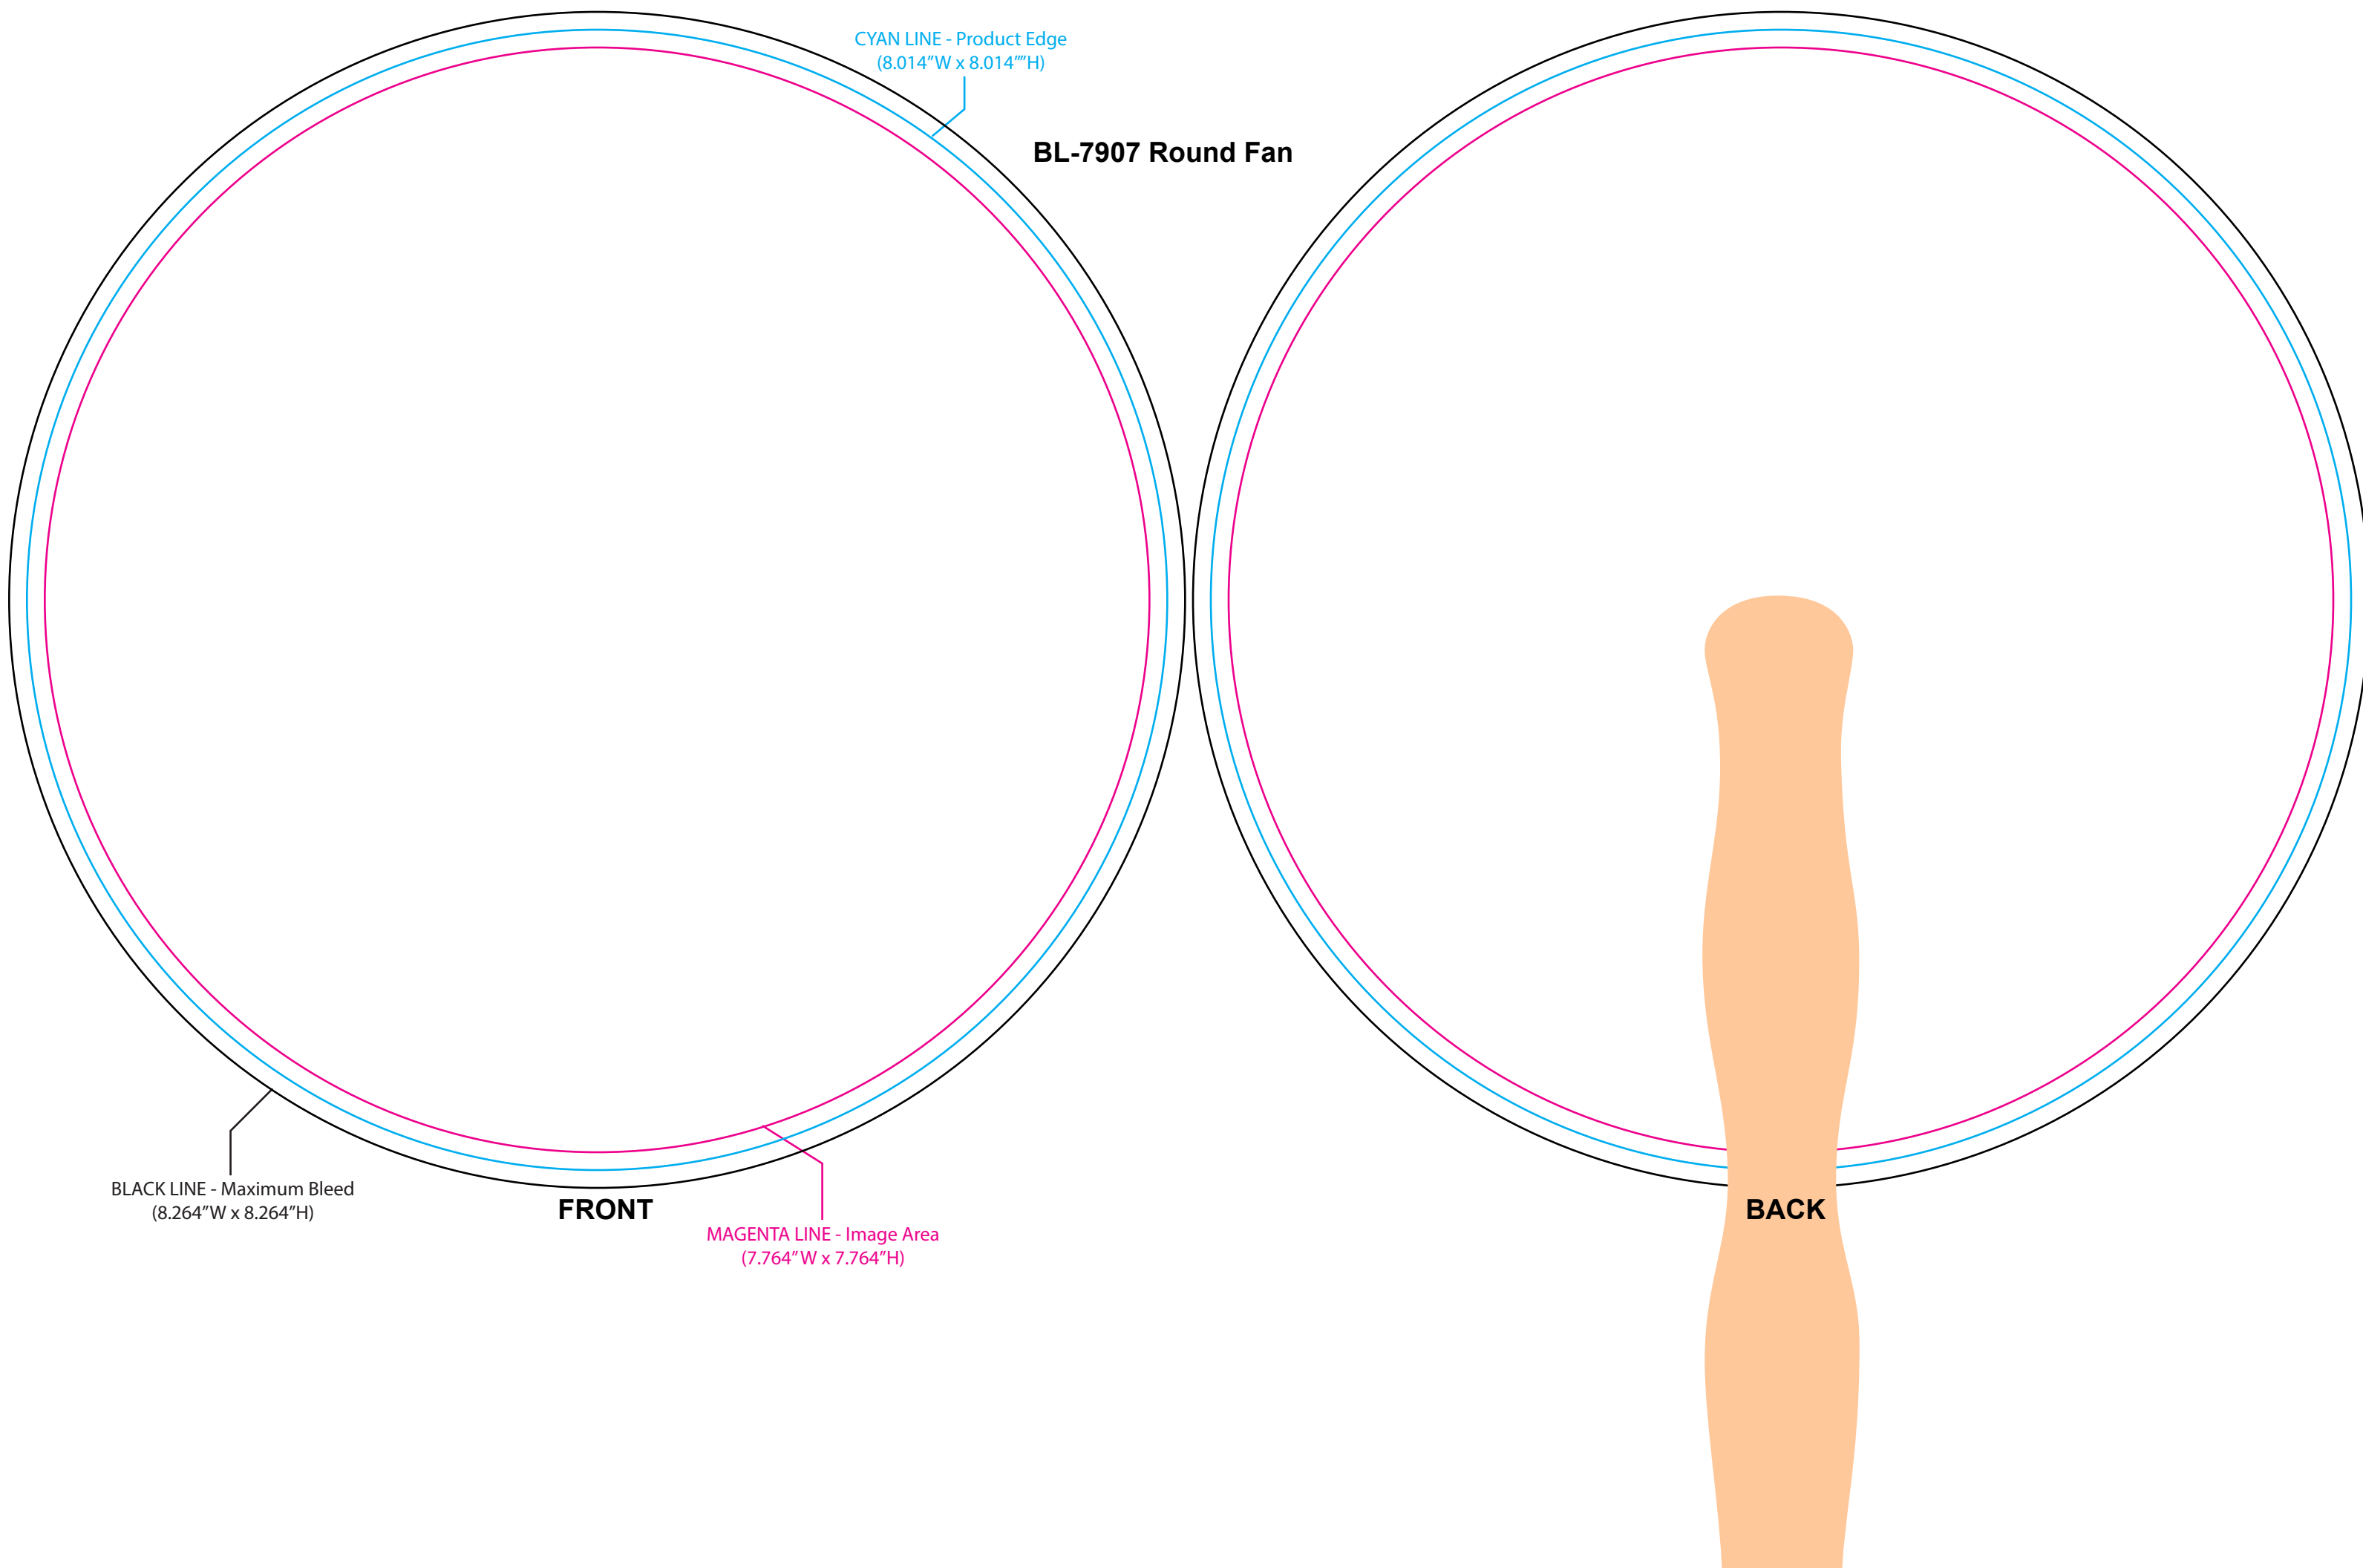

BL-7907 Round Fan

CYAN LINE - Product Edge
(8.014\"W x 8.014\"H)

BLACK LINE - Maximum Bleed
(8.264\"W x 8.264\"H)

FRONT

MAGENTA LINE - Image Area
(7.764\"W x 7.764\"H)

BACK