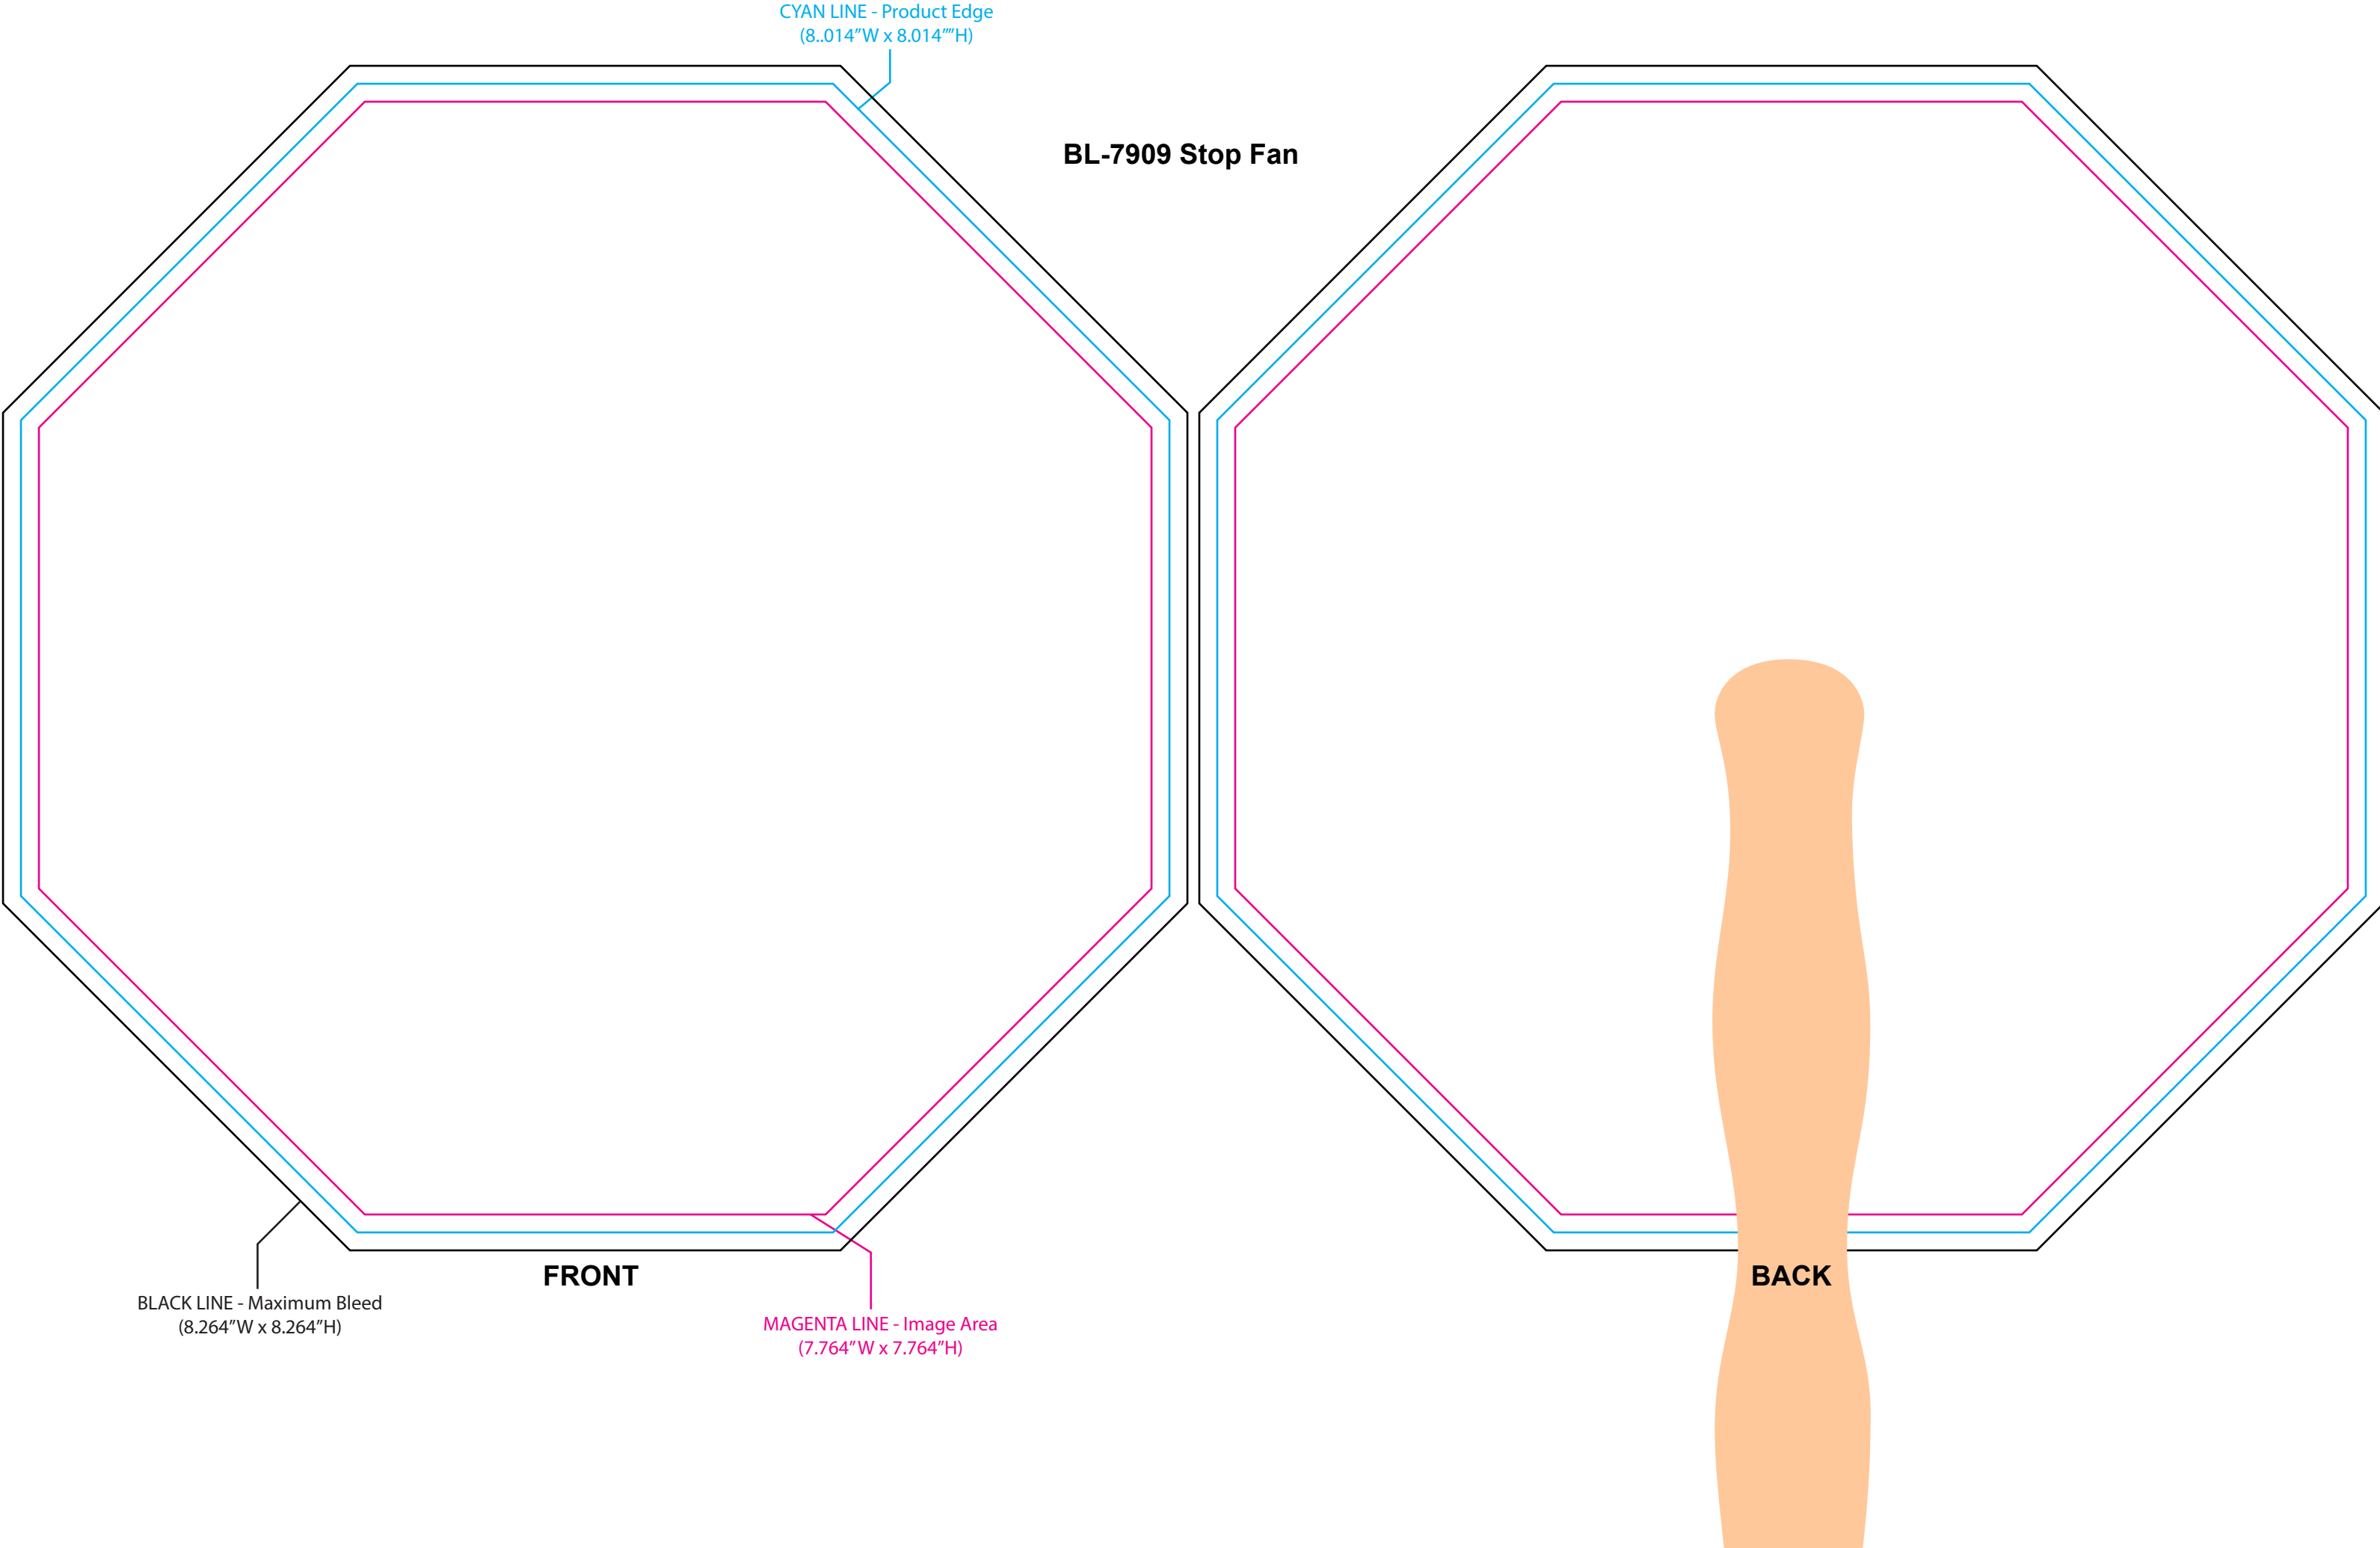

BL-7909 Stop Fan

CYAN LINE - Product Edge
(8.014"W x 8.014"H)

FRONT

BLACK LINE - Maximum Bleed
(8.264"W x 8.264"H)

MAGENTA LINE - Image Area
(7.764"W x 7.764"H)

BACK